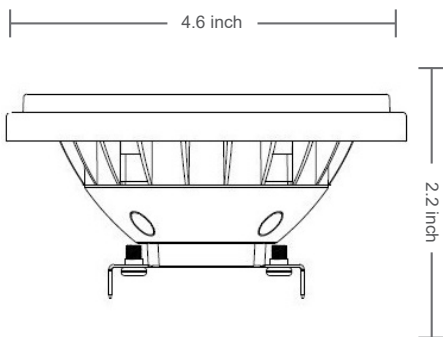

Product Information:

- Increase energy savings and shorten payback period
- High intensity: ready to replace existing 60w halogens
- Same size as traditional PAR-36
- Dimmable: With magnetic transformer
- 3 Year Limited Warranty

Type	Model	Volt	Watt	Lumen	Color	CRI	Beam Spread
PAR-36	LED-PAR36-13W-WW	12V	13W	780	Warm-3000k	>80	40°