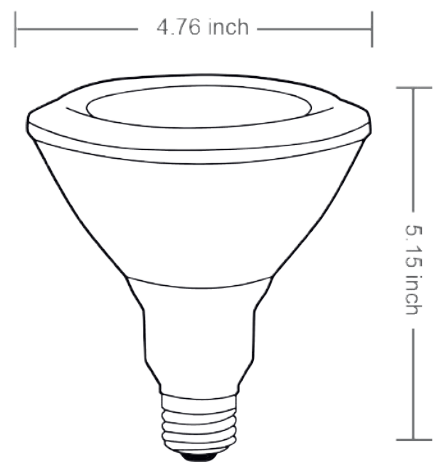

Product Information:

- Increase energy savings and shorten payback period
- High intensity: ready to replace existing 100W incandescent
- Suitable for wet locations
- Dimmable: Down to 5% with most dimmers
- 5 Year Limited Warranty

L E D - P 3 8 - 1 5 W - 2 7 K - 2 5 D - 5 Y R

1	Product	2	Watts	3	Color	4	Warranty
LED-P38	PAR-38 Series Bulb	15W	15W (1200lm)	27K	2700K	5YR	5 Year (incl.)

Specs and model numbers are subject to change with or without notice