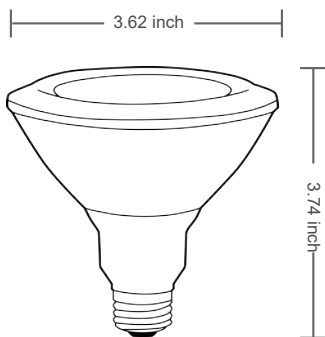

PAR-30 LITE

The EnVision LED PAR-30 LITE Series bulb in LED integrates the use of Philips Lumiled 3030 chips, weighs an industry changing 0.24lb., and is Energy Star approved. It is ideal for use in residential, commercial, and in wet locations applications. Enjoy watching your energy bills fall, while also saving on replacement costs, as our PAR-30 is rated 25,000 hours. All of EnVision LED's PAR bulbs are now JA8-2016 Listed.

Type	Model	Volt	Watt	Lumen	Color	CRI	Beam Spread
PAR-30	LED-P30-10W-30K	120V	10W	800	Warm-3000k	>90	40°
PAR-30	LED-P30-10W-50K	120V	10W	800	Day-5000k	>90	40°