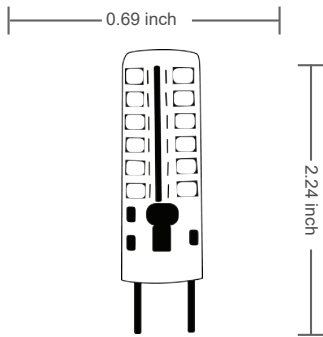

Product Information:

- Increase energy savings and shorten payback period
- High Lumen: replace existing 40W halogen
- Three different size options available
- Dimmable: With most magnetic dimmers

Type	Model	Volt	Watt	Lumen	Color	CRI	Beam Spread
GY6.35	LED-GY6.35WP-3.5W-SW	12V AC/DC	4W	350	Soft- 2700k	>80	360°
GY6.35	LED-GY6.35WP-3.5W-WW	12V AC/DC	4W	350	Warm-3000k	>80	360°