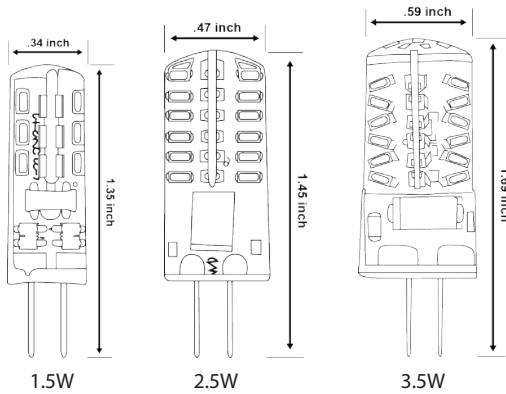

T3 (G4) IP67

The EnVision LED IP67 T3 (G4) bulb is our newest generation of G4's yet. With 6 different SKU's available, find the perfect replacement for your existing halogen. Engineered with a high quality silicone that does not turn yellow, the waterproof protects your bulb from water damage. Enjoy watching your energy bills fall, while also saving on replacement costs, as our G4 is rated 25,000 hours.

Type	Model	Volt	Watt	Lumen	Color	CRI	Beam Spread
T3 (G4)	LED-G4WP-1.5W-SW	12V AC/DC	1.5W	115	Soft- 2700k	>80	360°
T3 (G4)	LED-G4WP-1.5W-WW	12V AC/DC	1.5W	115	Warm-3000k	>80	360°
T3 (G4)	LED-G4WP-1.5W-CW	12V AC/DC	1.5W	115	Cool- 4000k	>80	360°
T3 (G4)	LED-G4WP-2.5W-SW	12V AC/DC	2.5W	210	Soft- 2700k	>80	360°
T3 (G4)	LED-G4WP-2.5W-WW	12V AC/DC	2.5W	210	Warm-3000k	>80	360°
T3 (G4)	LED-G4WP-2.5W-CW	12V AC/DC	2.5W	210	Cool- 4000k	>80	360°
T3 (G4)	LED-G4WP-3.5W-SW	12V AC/DC	3.5W	280	Soft- 2700k	>80	360°
T3 (G4)	LED-G4WP-3.5W-WW	12V AC/DC	3.5W	280	Warm-3000k	>80	360°
T3 (G4)	LED-G4WP-3.5W-CW	12V AC/DC	3.5W	280	Cool- 4000k	>80	360°