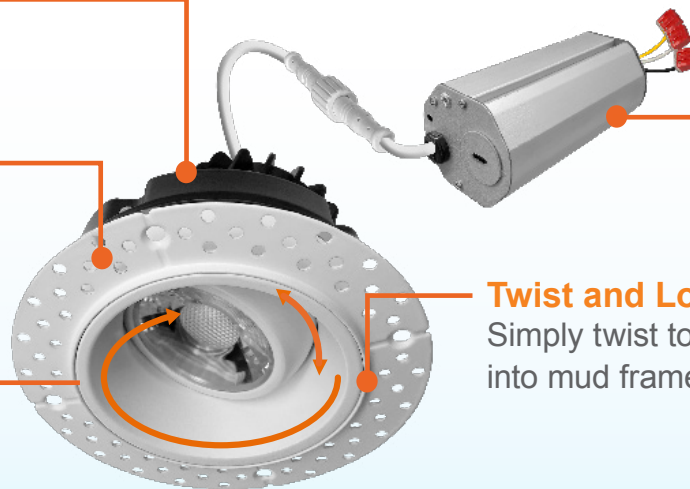

2" LED Trimless Gimbal Downlight

5 CCT Selectable: 27/30/35/40/50K

Detail Specification:

- Wet Location Rated
- Wet Location Rated
- CRI 90 COB LED Chip, R9>50
- 120V Driver
- 38° Beam Angle
- Operating Temperature: 0°F ~ +113°F
- PF >0.9
- Triac and ELV Dimmable Down to 5%

Specs and model numbers are subject to change with or without notice.

Cut-Out Size
• 2" Gimbal Round: 3"

Durable Aluminum Body

Eliminate heat with a diecast aluminum heatsink

Trimless Mud Frame

Designed to be plastered over for a flush, smooth trimless look

360° Rotation & 30° Tilt

Rotate and tilt in any angle you choose.

JBox

Insert through hole in ceiling

Twist and Lock Design

Simply twist to lock in ceiling into mud frame

CUNV-NC-ICAT
Universal Pre-Mounting Plate
 5 3/10" x 14 1/2"