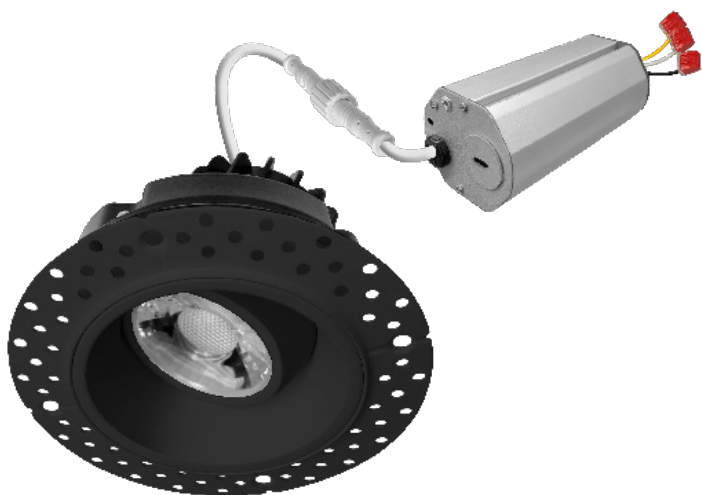

2" LED Trimless Gimbal Downlight

5 CCT Selectable: 27/30/35/40/50K

Detail Specification:

- Wet Location Rated
- Wet Location Rated
- CRI 90 COB LED Chip, R9>50
- 120V Driver
- 38° Beam Angle
- Operating Temperature: 0°F ~ +113°F
- PF >0.9
- Triac and ELV Dimmable Down to 5%

Applications:

- Residential or Commercial Lighting
- New Construction or Remodel Use
- General Recessed Lighting

Product Information:

- Di-cast aluminum housing for better heat dissipation
- Available in white & black finish
- Optional Emergency Backup Available: delivers full lumens in EM mode
- L70 @ 50,000 Hours lumen maintenance

Mounting:

- No can needed in remodel applications
- Pre-wired junction box with circuit wiring built in (3 inc / 3 out)
- New construction rough-in plate or mounting plate with joist bars available

Certifications:

- ETL Listed for USA and CA
- Energy Star Certified
- IC Rated and ASTM-E283 Air-Tight
- CA Title 24 JA8-2019 CEC Listed

What's included:

- LED Fixture
- Junction Box Mounting Plate
- Mounting Screws
- Installation Guide