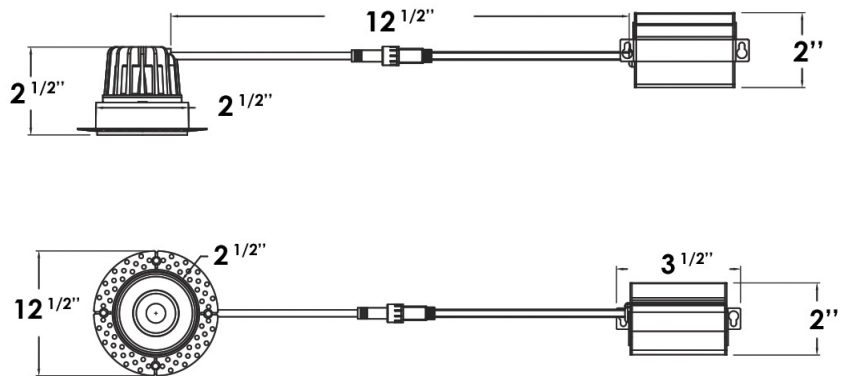

Durable Aluminum Body

Eliminate heat with a diecast aluminum heatsink

Trimless Mud Frame

Designed to be plastered over for a flush, smooth trimless look