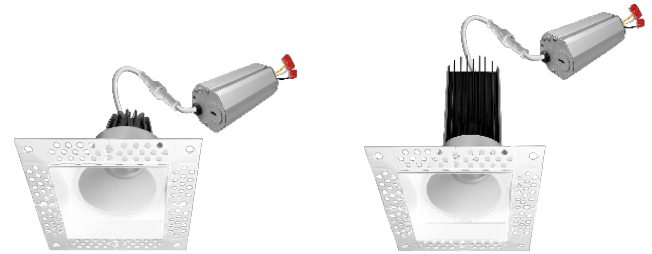

Cut-Out Size
• 2" Square: 2 4/5" x 2 4/5"