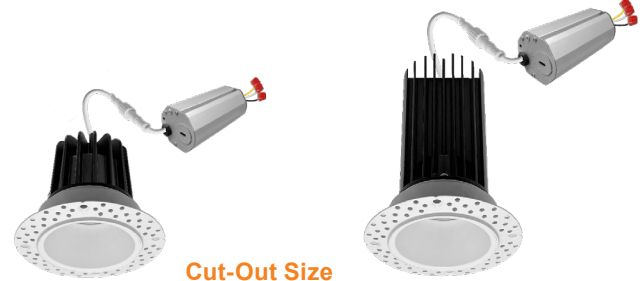

Cut-Out Size
• 2" Round: 2 3/5"
• 4" Round: 3 3/4"