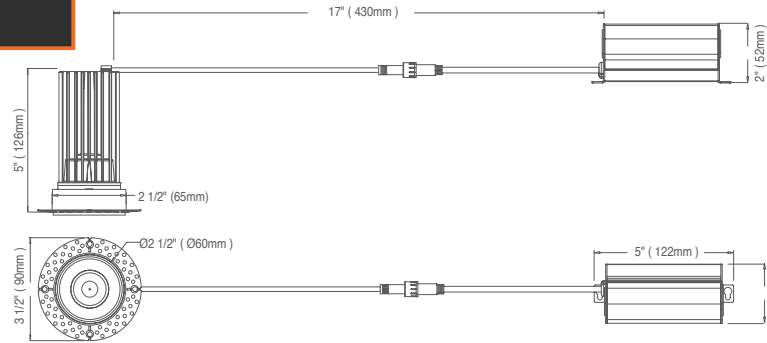

### What's included:

- LED Fixture
- Junction Box Mounting Plate
- Mounting Screws
- Installation Guide

LED-DLJBX-TML- - Watt - 5 CCT - EMB - Warranty

1 2 3 4 5 6 7

1 Product	2 Size	3 Watts	4 Color	5 Color	6 EMB	7 Warranty
LED-DLJBX-TML	2R 2 Inches 4R 4 Inches 2SQ 2 Inches	8W 600lm 15W 1000lm	5CCT 27/30/35 40/50K	BLK WH Black White	Emergency Backup	(Blank) 5 Years (incl.) 10YR 10 Years

Specs and model numbers are subject to change with or without notice.

**Cut-Out Size**  
 • 2" Round: 2 3/5"  
 • 4" Round: 3 3/4"

**Cut-Out Size**  
 • 2" Square: 2 4/5" x 2 4/5"

**Durable Aluminum Body**