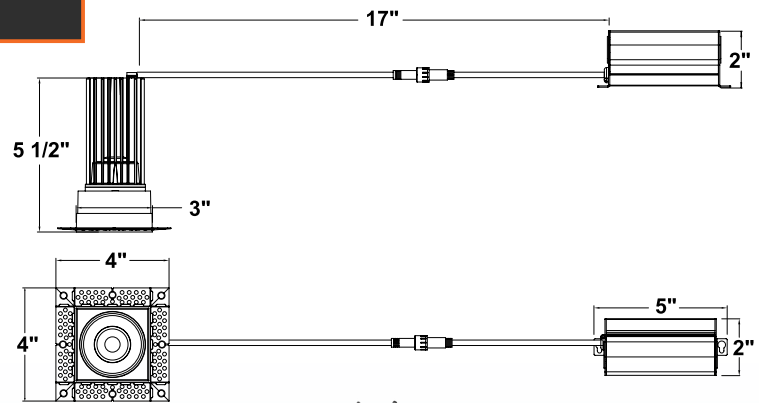

### What's included:

- LED Fixture
- Junction Box Mounting Plate
- Mounting Screws
- Installation Guide

LED-DLJBX-TML- - Watt - 5 CCT - EMB - Warranty

1 2 3 4 5 6 7

1 Product	2 Size	3 Watts	4 Color	5 Color	6 EMB	7 Warranty
LED-DLJBX-TML	2R 2 Inches 4R 4 Inches 2SQ 2 Inches	8W 600lm 15W 1000lm	5CCT 27/30/35 40/50K	BLK WH Black White	Emergency Backup	(Blank) 5 Years (incl.) 10YR 10 Years

Specs and model numbers are subject to change with or without notice.

**Cut-Out Size**  
 • 2" Round: 2 3/5"  
 • 4" Round: 3 3/4"

**Cut-Out Size**  
 • 2" Square: 2 4/5" x 2 4/5"

**Durable Aluminum Body**