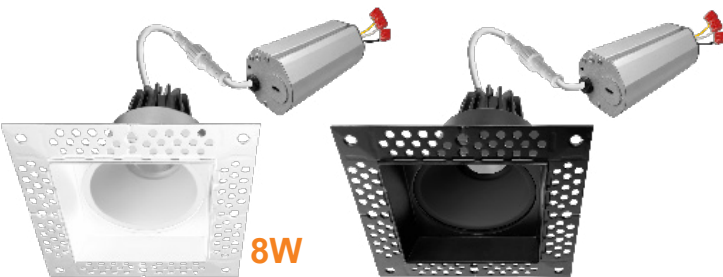

## 2" / 4" - 8W / 15W LED Trimless Round Downlight

## 2" - 8W / 15W LED Trimless Square Downlight

5 CCT Selectable: 27/30/35/40/50K

### Detail Specification:

- Wet Location Rated
- CRI 90 COB LED Chip, R9>50
- 120V Driver
- 38° Beam Angle
- Operating Temperature: 0°F ~ +113°F
- PF >0.9
- Triac and ELV Dimmable Down to 5%

### Product Information:

- Di-cast aluminum housing for better heat dissipation
- Available in white & black finish
- Optional Emergency Backup Available: delivers full lumens in EM mode
- L70 @ 50,000 Hours lumen maintenance