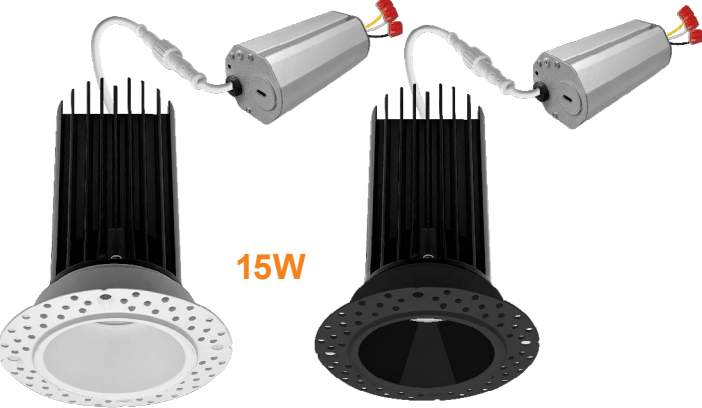

## 2" / 4" - 8W / 15W LED Trimless Round Downlight

## 2" - 8W / 15W LED Trimless Square Downlight

5 CCT Selectable: 27/30/35/40/50K

### Detail Specification:

- Wet Location Rated
- CRI 90 COB LED Chip, R9>50
- 120V Driver
- 38° Beam Angle
- Operating Temperature: 0°F ~ +113°F
- PF >0.9
- Triac and ELV Dimmable Down to 5%

### Product Information:

- Di-cast aluminum housing for better heat dissipation
- Available in white & black finish
- Optional Emergency Backup Available: delivers full lumens in EM mode
- L70 @ 50,000 Hours lumen maintenance