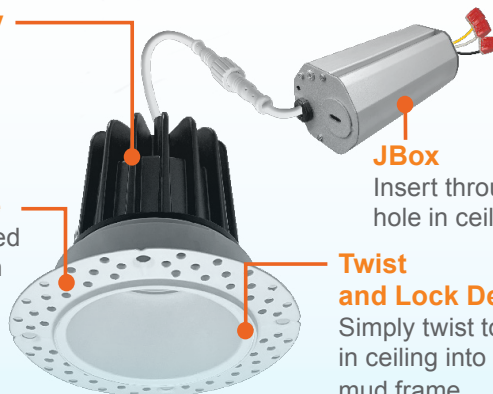

### What's included:

- LED Fixture
- Junction Box Mounting Plate
- Mounting Screws
- Installation Guide

LED-DLJBX-TML- - Watt - 5 CCT - EMB - Warranty

1 2 3 4 5 6 7

1 Product	2 Size	3 Watts	4 Color	5 Color	6 EMB	7 Warranty
LED-DLJBX-TML	2R 2 Inches 4R 4 Inches 2SQ 2 Inches	8W 600lm 15W 1000lm	5CCT 27/30/35 40/50K	BLK WH Black White	Emergency Backup	(Blank) 5 Years (incl.) 10YR 10 Years

Specs and model numbers are subject to change with or without notice.

**Cut-Out Size**  
 • 2" Round: 2 3/5"  
 • 4" Round: 3 3/4"

**Cut-Out Size**  
 • 2" Square: 2 4/5" x 2 4/5"

**Durable Aluminum Body**

Eliminate heat with a diecast

**Trimless Mud Frame**

Designed to be plastered over for a flush, smooth trimless look

**J-Box**  
 Insert through hole in ceiling

**Twist and Lock Design**  
 Simply twist to lock in ceiling into mud frame