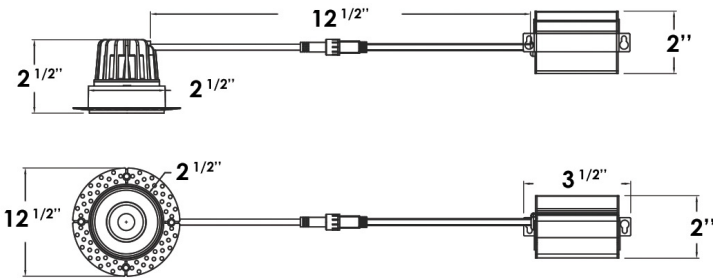

### What's included:

- LED Fixture
- Junction Box Mounting Plate
- Mounting Screws
- Installation Guide

LED-DLJBX-TML- - Watt - 5 CCT - EMB - Warranty

1 2 3 4 5 6 7

1 Product	2 Size	3 Watts	4 Color	5 Color	6 EMB	7 Warranty
LED-DLJBX-TML	2R 2 Inches 4R 4 Inches 2SQ 2 Inches	8W 600lm 15W 1000lm	5CCT 27/30/35 40/50K	BLK WH Black White	Emergency Backup	(Blank) 5 Years (incl.) 10YR 10 Years

Specs and model numbers are subject to change with or without notice.

**Cut-Out Size**  
 • 2" Round: 2 3/5"  
 • 4" Round: 3 3/4"

**Cut-Out Size**  
 • 2" Square: 2 4/5" x 2 4/5"

**Durable Aluminum Body**