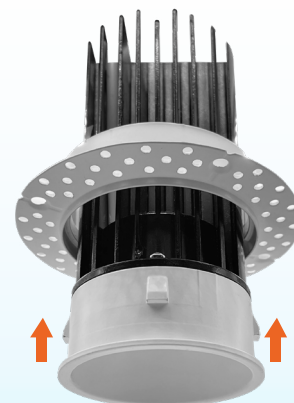

Eliminate heat with a diecast

**Trimless Mud Frame**

Designed to be plastered over for a flush, smooth trimless look

**J-Box**  
 Insert through hole in ceiling

**Twist and Lock Design**  
 Simply twist to lock in ceiling into mud frame