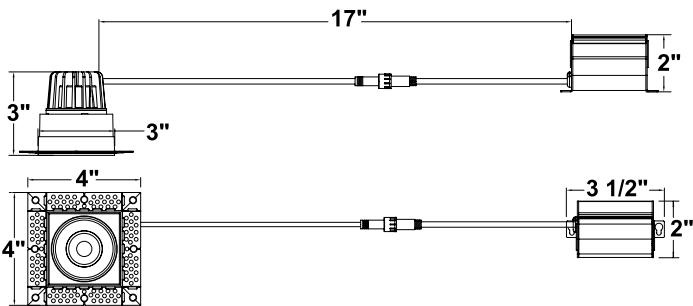

### What's included:

- LED Fixture
- Junction Box Mounting Plate
- Mounting Screws
- Installation Guide

LED-DLJBX-TML- - Watt - 5 CCT - EMB - Warranty

1 2 3 4 5 6 7

1 Product	2 Size	3 Watts	4 Color	5 Color	6 EMB	7 Warranty
LED-DLJBX-TML	2R 2 Inches 4R 4 Inches 2SQ 2 Inches	8W 600lm 15W 1000lm	5CCT 27/30/35 40/50K	BLK WH Black White	Emergency Backup	(Blank) 5 Years (incl.) 10YR 10 Years

Specs and model numbers are subject to change with or without notice.

**Cut-Out Size**  
 • 2" Round: 2 3/5"  
 • 4" Round: 3 3/4"

**Cut-Out Size**  
 • 2" Square: 2 4/5" x 2 4/5"

**Durable Aluminum Body**