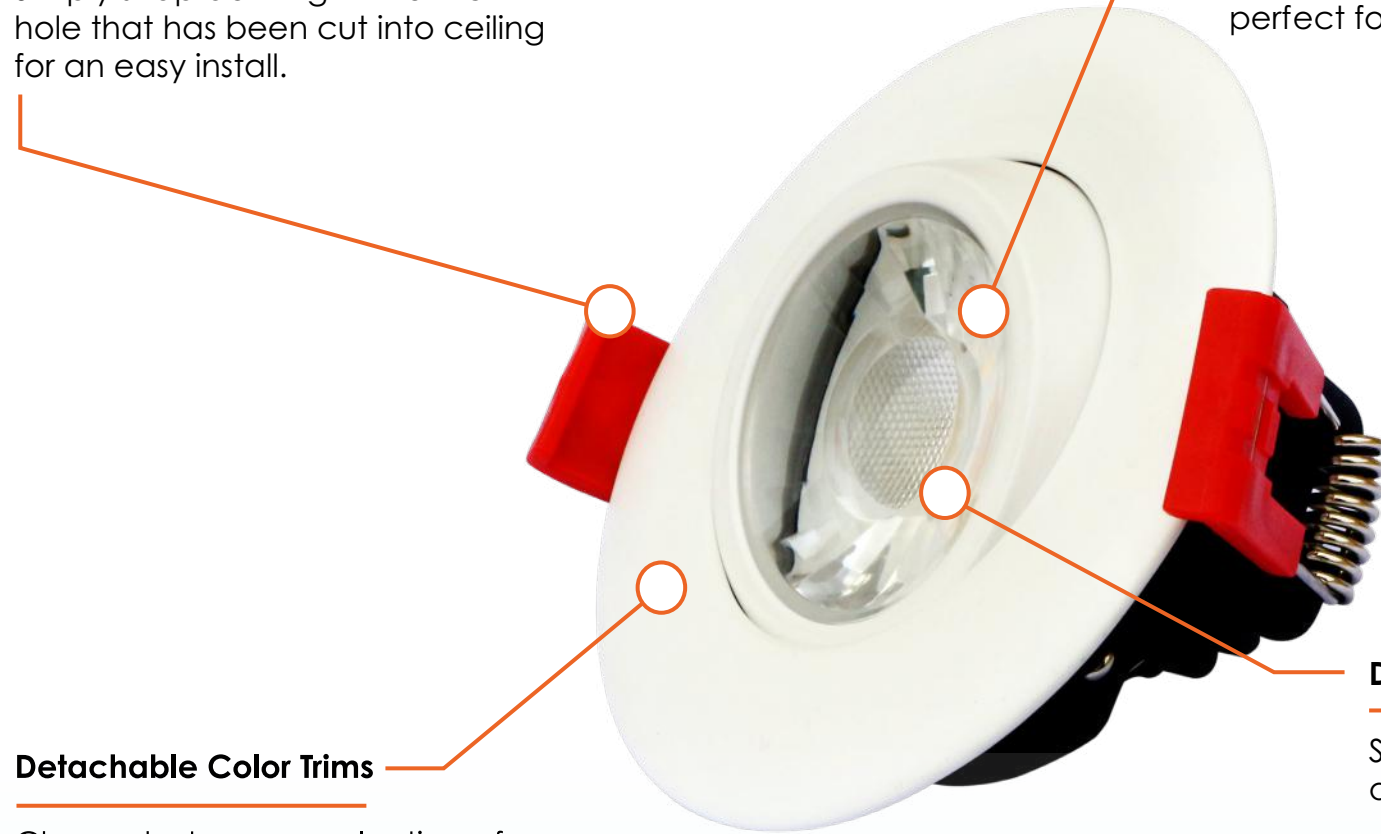

Project: _____
 Part#: _____
 Type: _____

3" SnapTrim Adjustable Downlight

5CCT Selectable: 27/30/35/40/50K

EnVision LED has developed a line of 3" SnapTrim Downlights that eliminates the need for a can. The external remote junction box mounts inside the ceiling and the fixture is IC Rated. By reducing material cost and installation time, the EnVision SnapTrim is the ideal retrofit or new construction recessed lighting solution yet. Simply cut a hole in the ceiling, power the J-Box to the wall switch, and "snap" the trim flush. Now available with 5CCT color changing technology! Switch from 27K, 30K, 35K, 40K, and 50K with the flick of a switch!

Whats Included?:

- LED Module
- Junction Box
- Cut Out Template
- Mounting Screws
- Installation Guide

L E D - D L J B X - A D J - 3 - 8 W - 5 C C T - *Finish* *Trims* *Accessory* *EMB* *Warranty*

1 Product	2 Size/Watts	3 Color	4 Finish	5 Trims	6 Accessory	7 EMB	8 Warranty
LED-DLJBX-ADJ	3-8W 3 Inch / 8W / 600 lm	5CCT 27/30/35/40/50K	WH White BLK Black BN Brushed Nickel	WH-SQ White Square BN-R Brushed Nickel Round BN-SQ Brushed Nickel Square BLK-R Black Round BLK-SQ Black Square	CUNV JBX-9W EXT-6 EXT-10 SWF	Universal Mounting Plate HV Driver (200-347V, 9W) 6' Extension Cable 10' Extension Cable Wi-Fi Control	(Blank) Emergency Backup (Blank) 5 Years (incl.) 10YR 10 Years

Specs and model numbers are subject to change with or without notice

FEATURES

Easy Installation

Simply snap downlight into the hole that has been cut into ceiling for an easy install.

High Quality LEDs

50,000 hour life with a 40° beam angle make these downlights perfect for any construction project.

Detachable Color Trims

Choose between a selection of different changable trims, between round or square black, bronze, and white square.

Dimmable

Set the mood right with a 5-100% dimming light

Hole Cut Size **3^{3/8}" (79.38mm)**