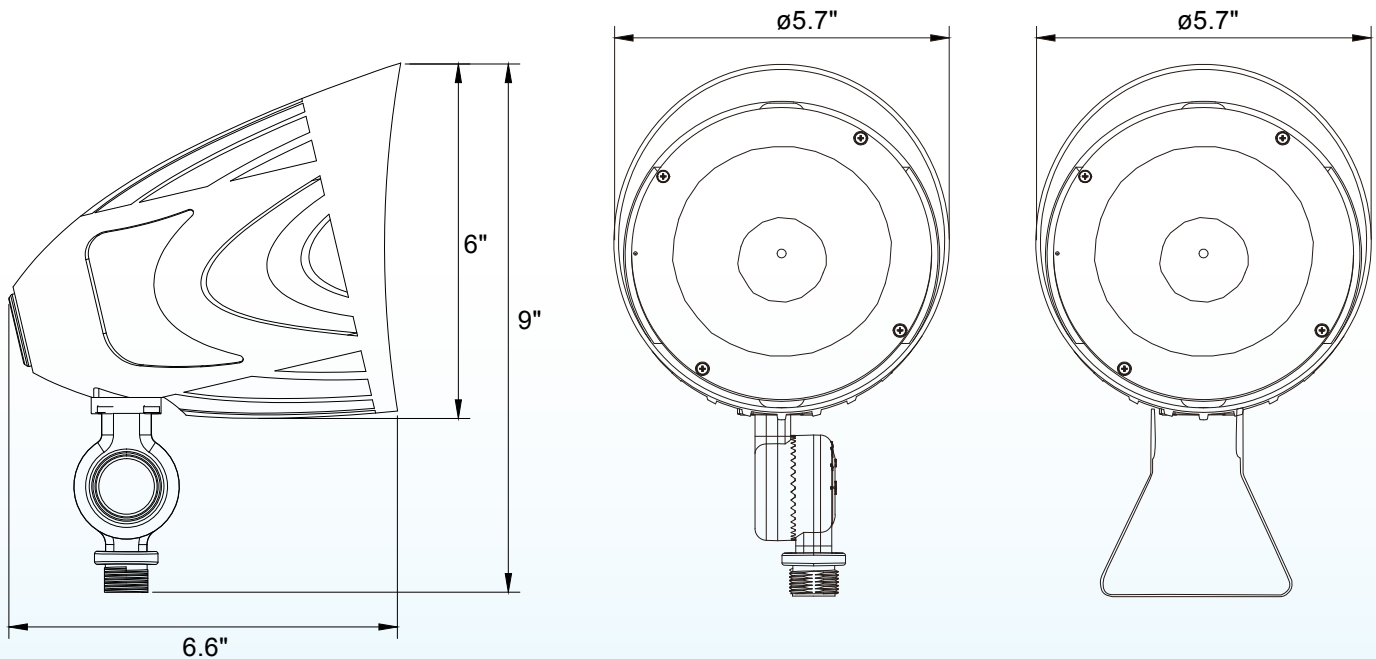

**FEATURES**

**DIMENSIONS**

**CCT & WATT SELECTABLE**

**CCT & Wattage Selectable**

**Wattage Select**

100% (Default)

80%

60%