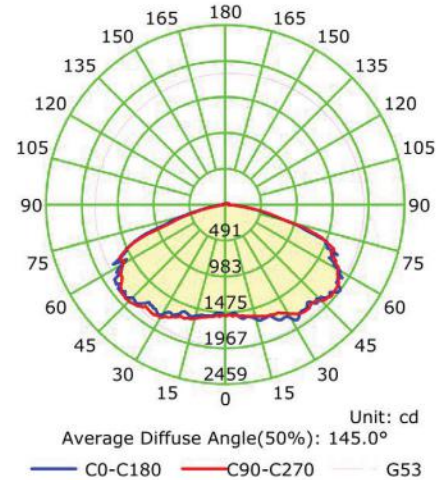

PHOTOMETRICS

Luminous Intensity Distribution Curve

40W

The Average Illuminance Effective Figure

Luminous Intensity Distribution Curve

60W

The Average Illuminance Effective Figure

ACCESSORIES