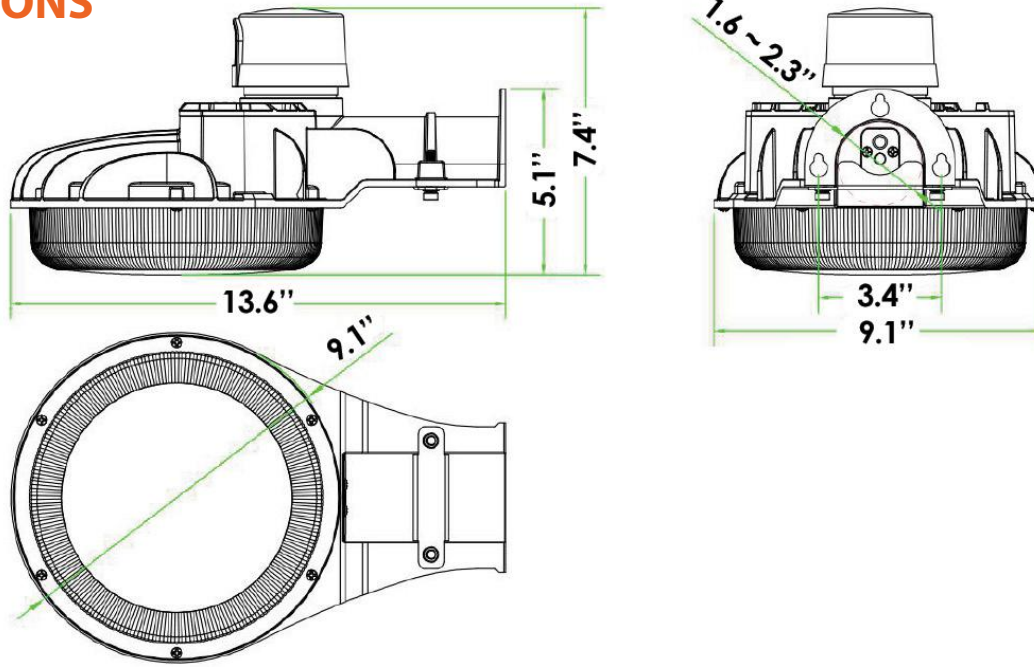

Instant Start

No flickering or humming. Light is soft and uniform while being easy on the eyes

DIMENSIONS

Mounting:

- Easy wall mount with optional J-Box cover
- Easy wall mount with optional tenon pole
- 3 Foot power cord with 0-10V wires