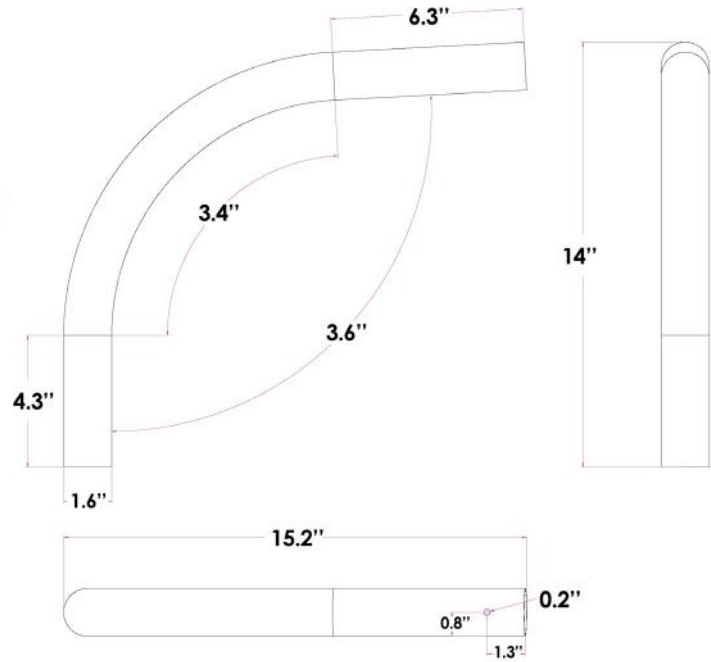

Instant Start

No flickering or humming. Light is soft and uniform while being easy on the eyes

DIMENSIONS

Mounting:

- Easy wall mount with optional J-Box cover
- Easy wall mount with optional tenon pole
- 3 Foot power cord with 0-10V wires

PHOTOMETRICS

Luminous Intensity Distribution Curve

40W

The Average Illuminance Effective Figure

Luminous Intensity Distribution Curve

60W

The Average Illuminance Effective Figure

ACCESSORIES

J-Box Installation Cover
 Available in Silver and Bronze

Tenon Bracket Dimensions

Accessory Model	Accessory Description
BDD-JBX-SLV	Silver J-Box Installation Cover
BDD-JBX-BZ	Bronze J-Box Installation Cover
BDD-L-POLE	Pole Installation Tenon Bracket