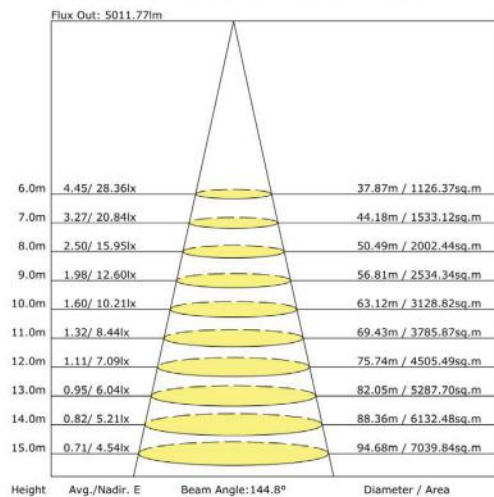

PHOTOMETRICS

Luminous Intensity Distribution Curve

40W

The Average Illuminance Effective Figure

Luminous Intensity Distribution Curve

60W

The Average Illuminance Effective Figure

ACCESSORIES