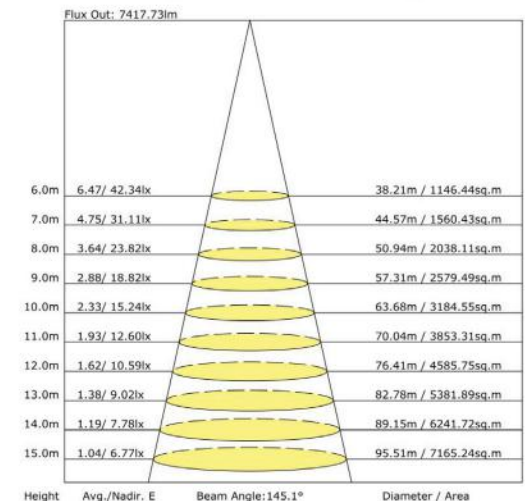

PHOTOMETRICS

Luminous Intensity Distribution Curve

40W

The Average Illuminance Effective Figure

Luminous Intensity Distribution Curve

60W

The Average Illuminance Effective Figure

ACCESSORIES