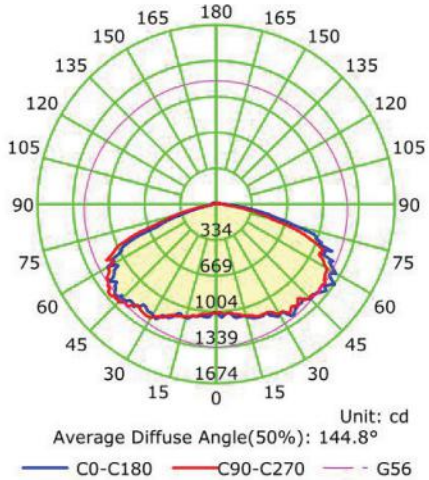

Instant Start

No flickering or humming. Light is soft and uniform while being easy on the eyes

DIMENSIONS

Mounting:

- Easy wall mount with optional J-Box cover
- Easy wall mount with optional tenon pole
- 3 Foot power cord with 0-10V wires

PHOTOMETRICS

Luminous Intensity Distribution Curve

40W

The Average Illuminance Effective Figure

Luminous Intensity Distribution Curve

60W

The Average Illuminance Effective Figure

ACCESSORIES