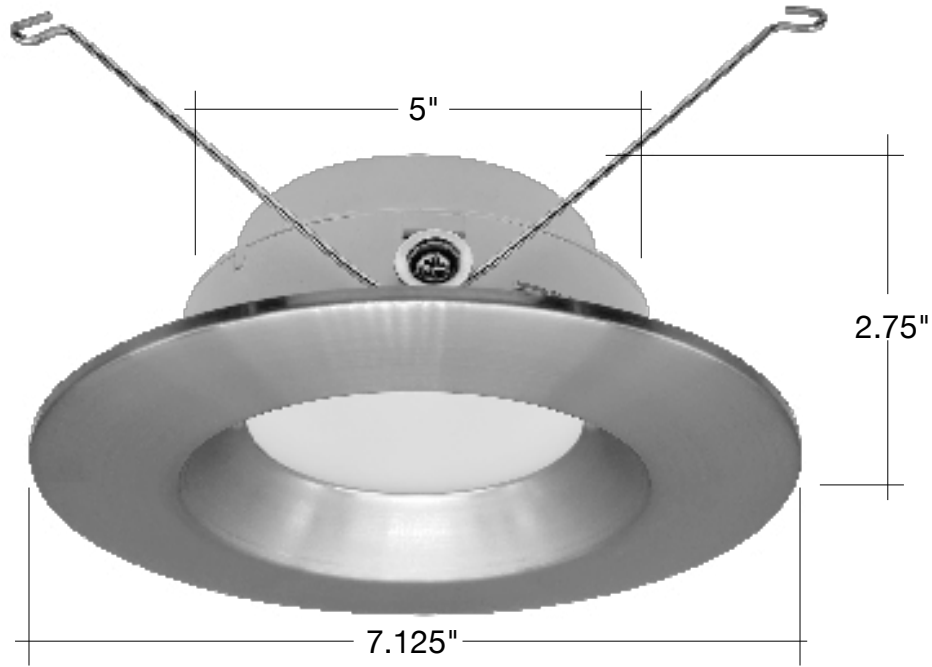

DIMENSIONS