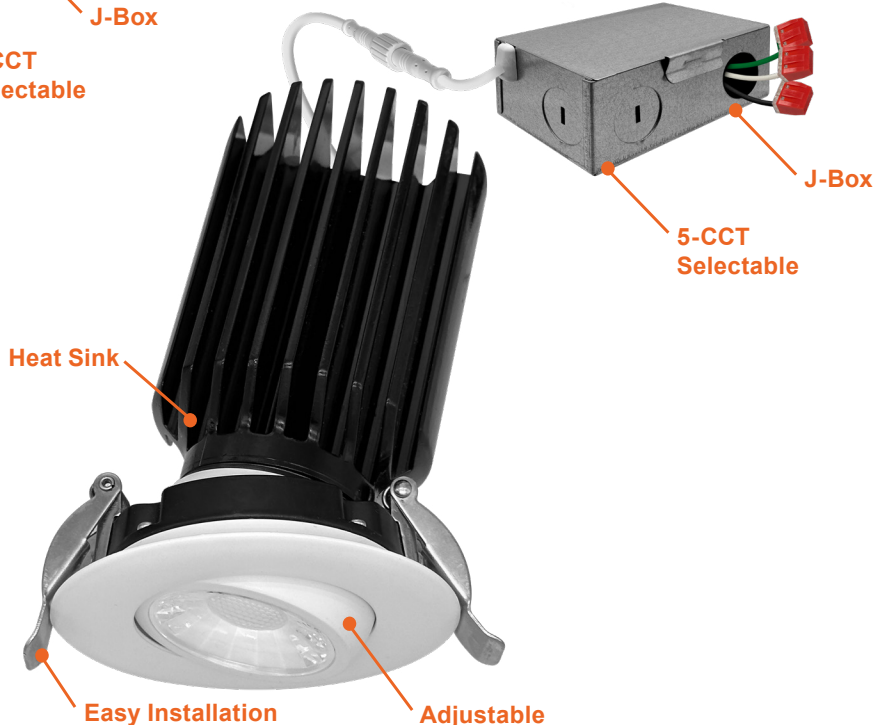

FEATURES

DIMENSIONS

Specs and model numbers are subject to change with or without notice.