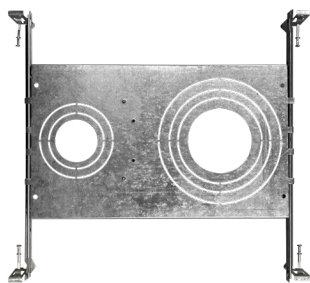

### ACCESSORIES

White (-WH-SQ)

Black (-BLK-SQ)

Nickel (-BN-R)

Nickel (-BN-SQ)

**CUNV-NC-ICAT-7H**  
Universal Pre-Mounting Plate  
13 7/8" x 15 1/8"

**CUNV-JBX-RI-XL**  
7" x 26"

**JBX-EXT**  
6' / 10' / 12' Extension Cable