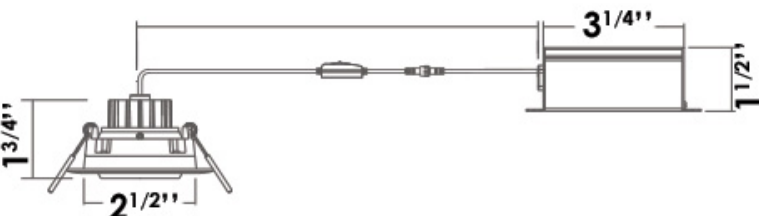

<b>5-CCT</b>	27/30/35/40/50K
<b>3WD</b>	30-18K Warm Dimming

Series	Beam Angle	Emergency
<b>LED-DLJBX-ADJ-3-8W-5CCT-WH-R</b> 8W   600LM   White Round Trim	(Blank)	(Blank)
<b>LED-DLJBX-ADJ-3-8W-5CCT-BLK-R</b> 8W   600LM   Black Round Trim	38° Degree	No Emergency Backup
<b>LED-DLJBX-ADJ-3-12W-5CCT-WH-R</b> 12W   1,000LM   White Round Trim	24D	<b>EMB</b>
<b>LED-DLJBX-ADJ-3-12W-5CCT-BLK-R</b> 12W   1,000LM   Black Round Trim	24° Degree	Emergency Backup
<b>LED-DLJBX-ADJ-3-6W-3WD-WH-R</b> 6W   450LM   White Round Trim	60D	
<b>LED-DLJBX-ADJ-3-6W-3WD-BLK-R</b> 6W   450LM   Black Round Trim	60° Degree	

Specs and model numbers are subject to change with or without notice.

**FEATURES**

**DIMENSIONS**

3/6/8W

12W

*Specs and model numbers are subject to change with or without notice.*