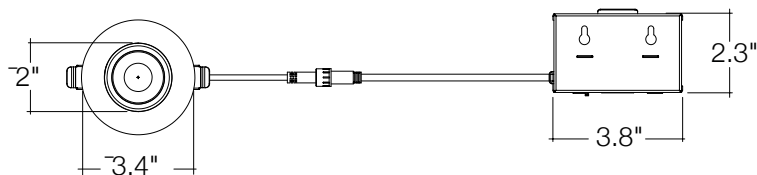

<b>5-CCT</b>	27/30/35/40/50K
<b>3WD</b>	30-18K Warm Dimming

Series	Beam Angle	Emergency
<b>LED-DLJBX-ADJ-3-8W-5CCT-WH-R</b> 8W   600LM   White Round Trim	(Blank)	(Blank)
<b>LED-DLJBX-ADJ-3-8W-5CCT-BLK-R</b> 8W   600LM   Black Round Trim	38° Degree	No Emergency Backup
<b>LED-DLJBX-ADJ-3-12W-5CCT-WH-R</b> 12W   1,000LM   White Round Trim	24D	<b>EMB</b>
<b>LED-DLJBX-ADJ-3-12W-5CCT-BLK-R</b> 12W   1,000LM   Black Round Trim	24° Degree	Emergency Backup
<b>LED-DLJBX-ADJ-3-6W-3WD-WH-R</b> 6W   450LM   White Round Trim	60D	
<b>LED-DLJBX-ADJ-3-6W-3WD-BLK-R</b> 6W   450LM   Black Round Trim	60° Degree	

Specs and model numbers are subject to change with or without notice.

**FEATURES**

**DIMENSIONS**

3/6/8W

12W

*Specs and model numbers are subject to change with or without notice.*