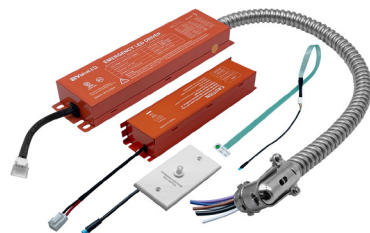

### ACCESSORIES

White (-WH-SQ)

Black (-BLK-SQ)

Nickel (-BN-R)

Nickel (-BN-SQ)

**CUNV-NC-ICAT-7H**  
Universal Pre-Mounting Plate  
13 7/8" x 15 1/8"

**CUNV-JBX-RI-XL**  
7" x 26"

**JBX-EXT**  
6' / 10' / 12' Extension Cable