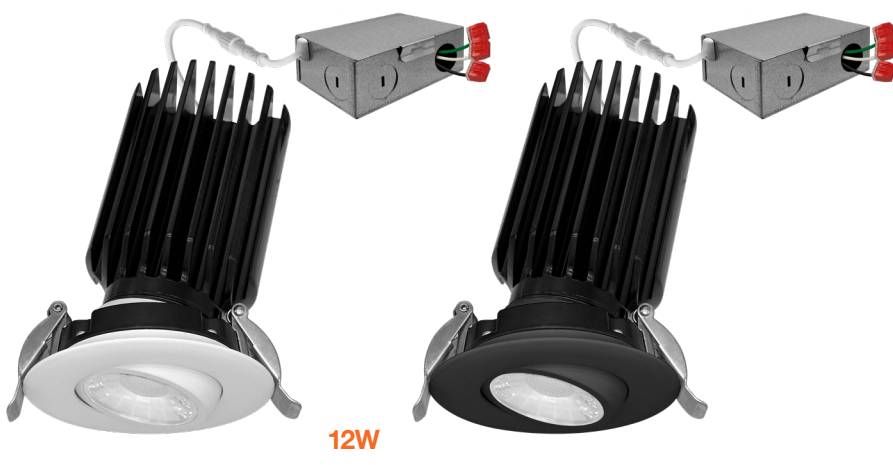

**Canless Downlights**

**SnapTrim-Line: 3" Gimbal Downlights**  
Canless Series

**Detail Specifications:**

- Finish: White, Black, Custom
- IP54 Wet Location Rated
- Beam Angle: 38° standard, other options available
- Chip: COB Chip, R9 >50, CRI >90
- 3 Step MacAdam Ellipses
- Operating Temperature: -40° - 114° F
- Lens: Clear, non-yellowing
- Average life (L70) of 50,000 hours

**Applications:**

- General Recessed Lighting
- Residential & Multifamily
- Office and Meeting Rooms
- Education, Healthcare, Retail, Hospitality

**Product Information:**

- 5-CCT Selectable: 27/30/35/40/50K or warm dimming 30 to 18K
- Various sizes, finishes, and trims available
- Standard white round trim included: optional trims available
- Metal housing and trim for better heat dissipation
- Optional emergency backup available: delivers full lumens in EM mode up to 25W
- SnapTrim Canless: Spring clips with remote j-box eliminates can

**Driver Options:**

- 120V Triac Dimmable
- Built in 2.5Kv Surge Protector
- Flicker Free

**Mounting & Installation:**

- Cut Out Dimension: Ø2-15/16"
- Optional new construction plate available
- This fixture does not fit into a recessed can
- No housing needed in remodel applications, tension clips mount into 1/2" to 1.5" thick ceiling
- Can be removed from below the ceiling for service or replacement
- Pre-wired junction box with circuit wiring built in (3 in/ 3 out)