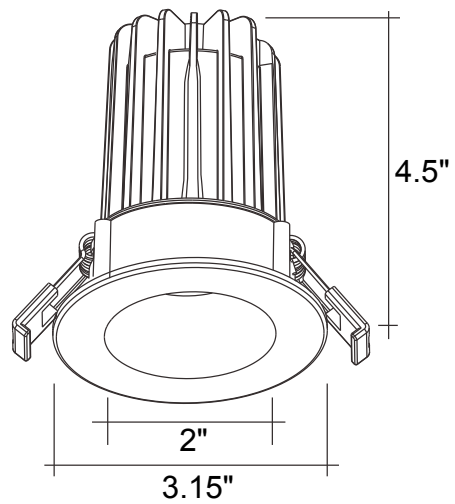

1. Field installable. Lasts 90 minutes.

Specs and model numbers are subject to change with or without notice.

**FEATURES**

**DIMENSIONS**

**6W/8W**

**12W/15W**