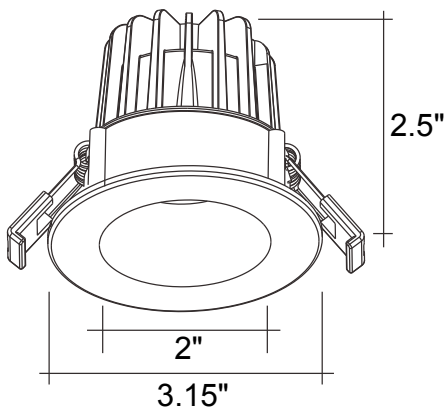

DIMENSIONS

6W/8W