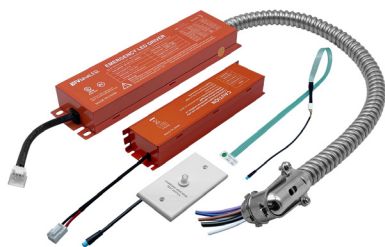

**Bronze** (-BZ-S)  
(BZ-BFL)

**Nickel** (-BN-S)

**CUNV-NC-ICAT-7H**  
Universal Pre-Mounting Plate  
13 7/8" x 15 1/8"

**CUNV-JBX-RI-XL**  
7" x 26"

**JBX-EXT**  
6' / 10' / 12' Extension Cable

**LED-EMB-15W-HV-0/10V-2P**  
**LED-EMB-25W-HV-0/10V-2P**