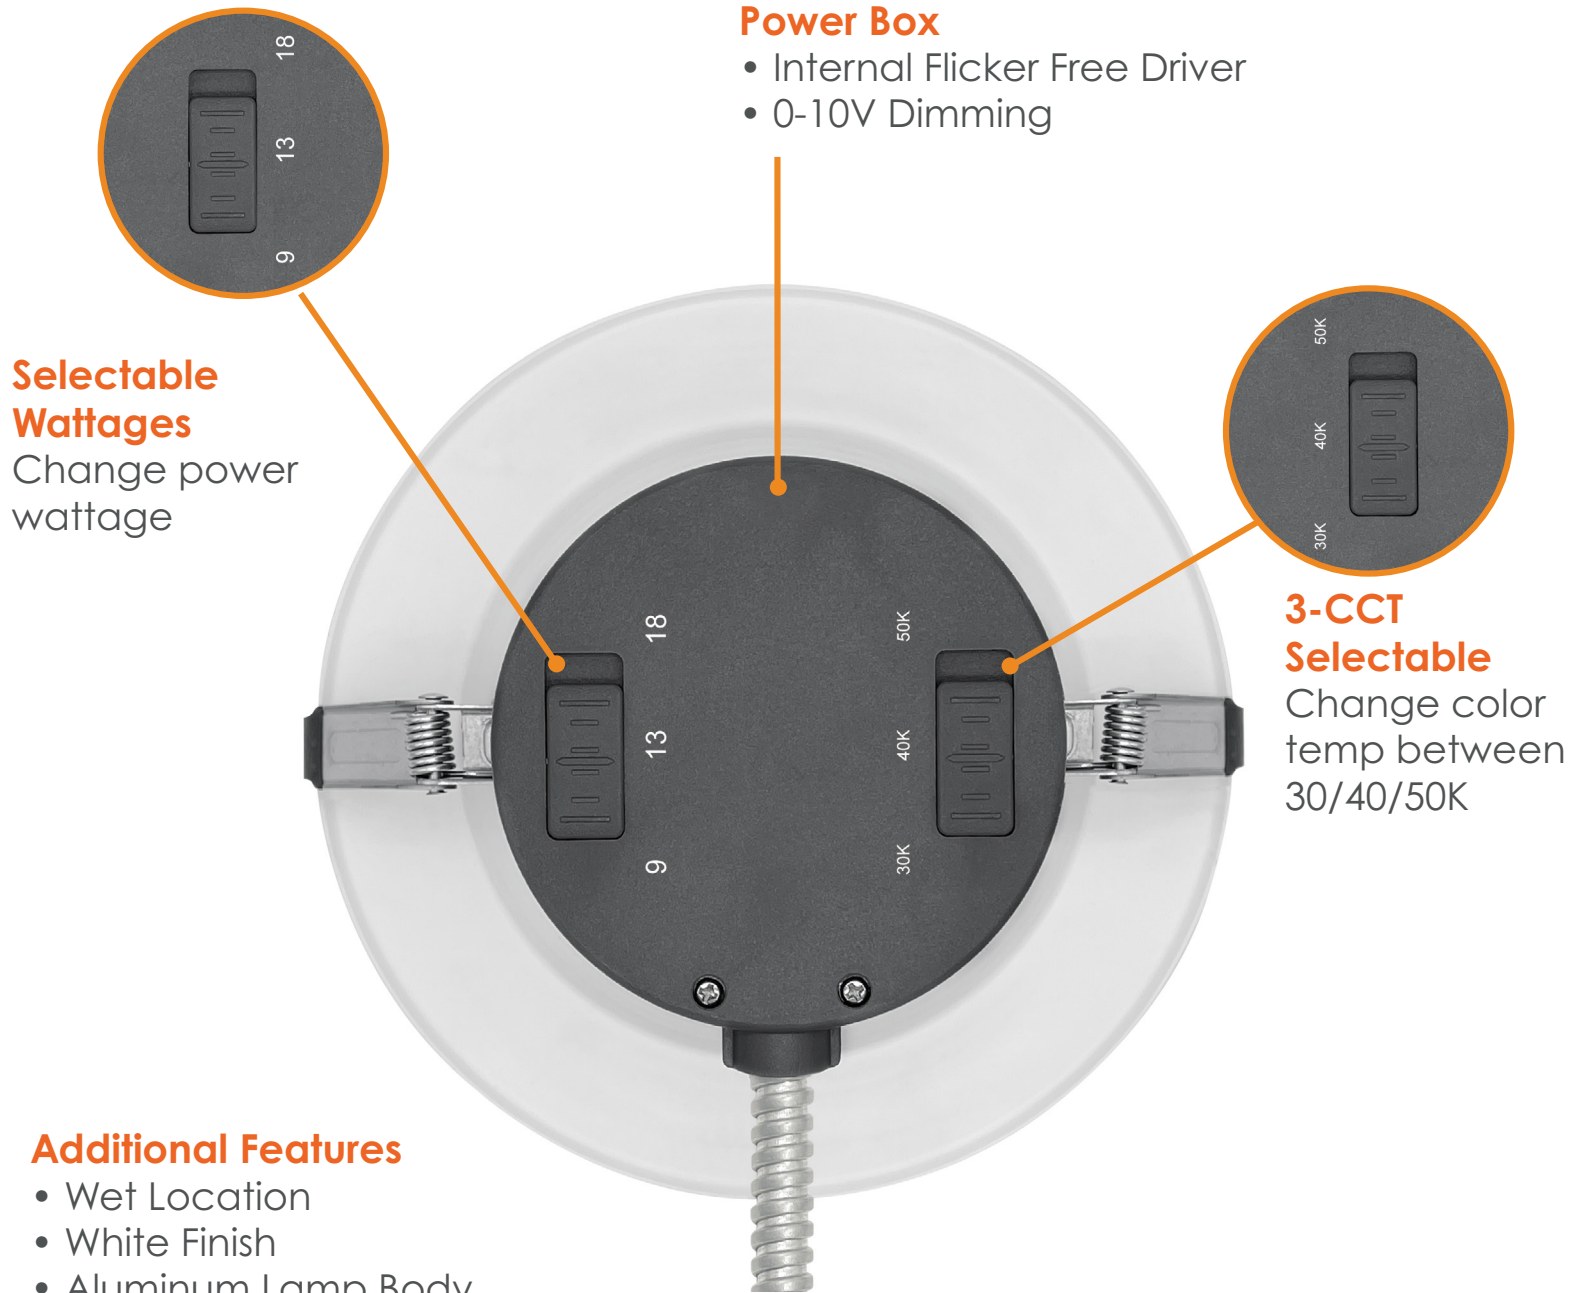

Selectable Wattages

Change power wattage

Power Box

- Internal Flicker Free Driver
- 0-10V Dimming

3-CCT Selectable

Change color temp between 30/40/50K

Additional Features

- Wet Location
- White Finish
- Aluminum Lamp Body
- Deep Reflector Design
- Low Glare