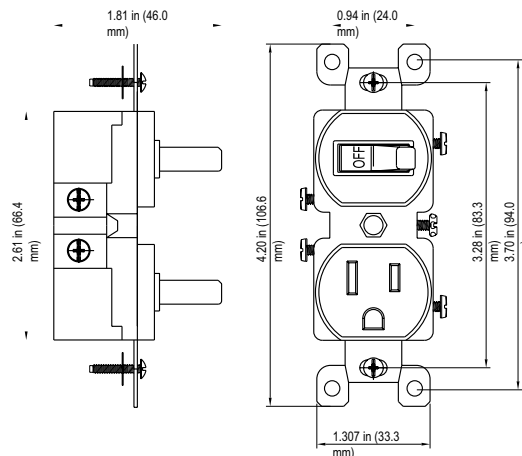

Residential Grade Switch with Receptacle Single Pole 15A, 120VAC

Model No.: 62150

Description: The 62150 switch make installation quick and simple with its versatile design. This switch features a switch with a single 5-15R receptacle. The impact resistant thermoplastic body is built strong to endure years of use as well as being resistant to a wide temperature range.

Features:

- 15 Amp, 120VAC
- All devices fit standard wallboxes
- Terminal screws backed out ready for wiring
- Side wire terminals accept #12, #14 AWG Cu solid or stranded wire
- Two year warranty

Specifications:

Type	Single Pole
Color Availability.....	Ivory and White
Ground.....	Grounding Screw Attached
Amperage.....	15Amp
Voltage.....	120VAC
Termination.....	Side
Actuator Material	Thermoplastic
Standards and Certifications.....	UL Listed