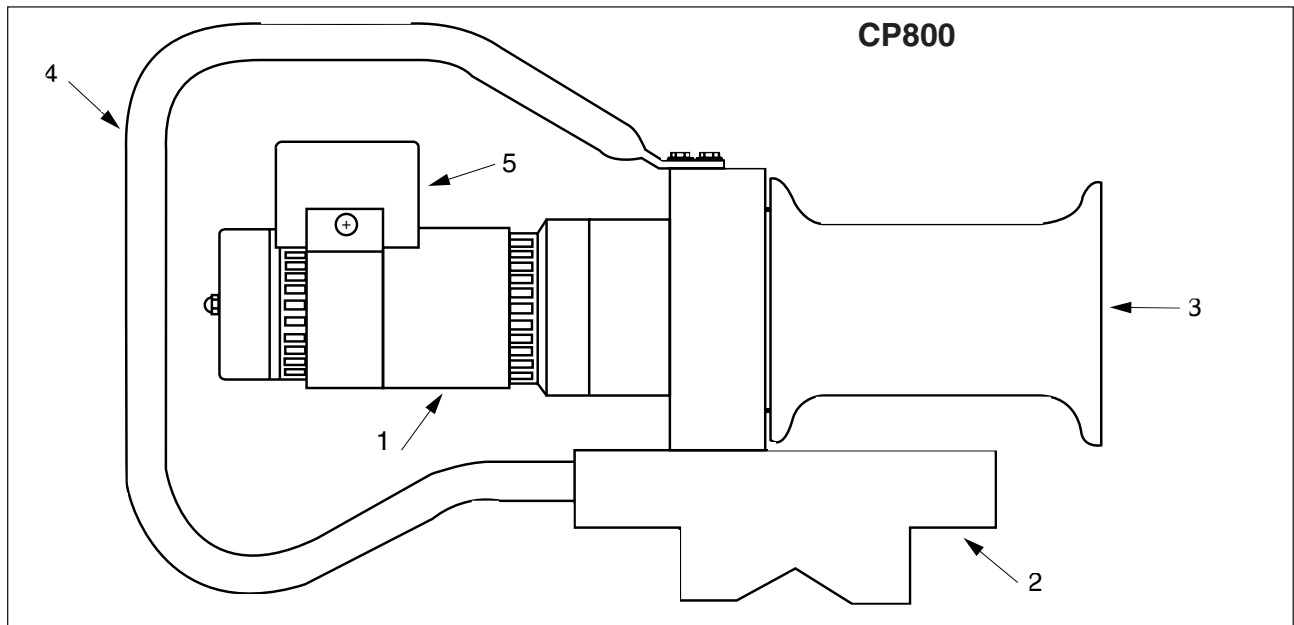

Part Numbers for CP621

Item No.	Description	Qty.	Part No.
1	Wheel	2	C124106
2	Frame	1	CF787001
3	Hair Pin Clip	2	CF610058
4	Washer	4	CF612108

Part Numbers for CP701

Item No.	Description	Qty.	Part No.
1	Extension	1	CB937900
2	Carriage Bolt	4	CB938028
3	Strap	4	CB939017
4	Pad	2	CB940046
5	Hex Nut	4	935043

Part Numbers for CP800

Item No.	Description	Qty.	Part No.
1	Motor & Capstan (less bracket)	1	CP801
2	Base Mounting Bracket	1	Not sold separately
3	Capstan w/Hwde	1	CP806
4	Handle w/Hwde	1	CP20

Item No.	Description	Qty.	Part No.
5	Load Meter Assy.	1	CP10
-	Meter	1	CA1064001
-	Switch	1	CA1065001
-	Strap for CP500	1	CA1068001
-	Strap for CP500-1 & CP800	1	DA3221001
-	Line Cord	1	CA1069001