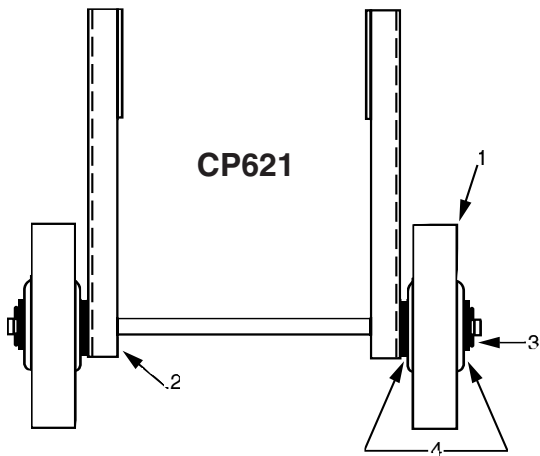

Part Numbers for CP621

Item No.	Description	Qty.	Part No.
1	Wheel	2	C124106
2	Frame	1	CF787001
3	Hair Pin Clip	2	CF610058
4	Washer	4	CF612108

Part Numbers for CP701

Item No.	Description	Qty.	Part No.
1	Extension	1	CB937900
2	Carriage Bolt	4	CB938028
3	Strap	4	CB939017
4	Pad	2	CB940046
5	Hex Nut	4	935043

Part Numbers for CP800

Item No.	Description	Qty.	Part No.
1	Motor & Capstan (less bracket)	1	CP801
2	Base Mounting Bracket	1	Not sold separately
3	Capstan w/Hwde	1	CP806
4	Handle w/Hwde	1	CP20

Item No.	Description	Qty.	Part No.
5	Load Meter Assy.	1	CP10
-	Meter	1	CA1064001
-	Switch	1	CA1065001
-	Strap for CP500	1	CA1068001
-	Strap for CP500-1 & CP800	1	DA3221001
-	Line Cord	1	CA1069001