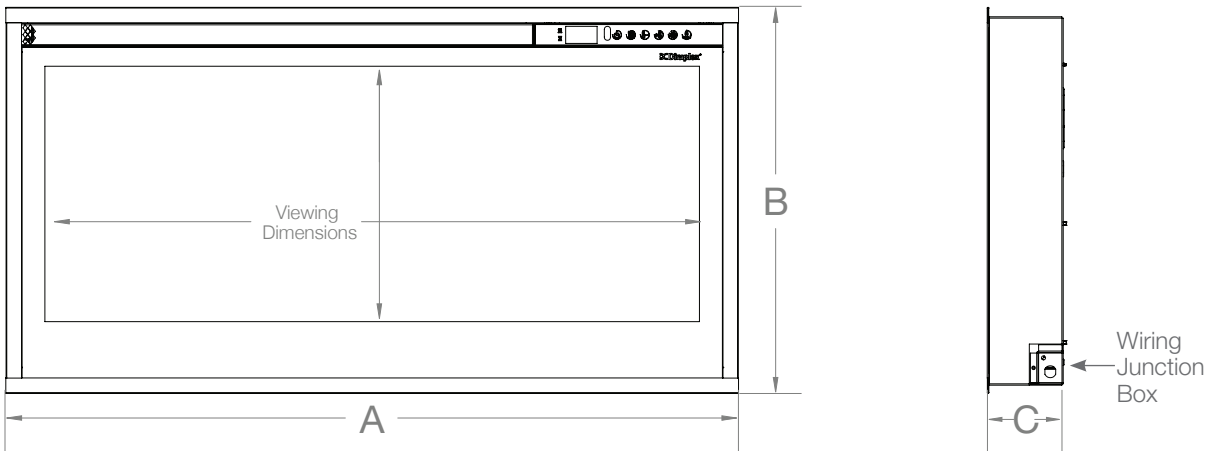

Product Dimensions:

Product	A WIDTH (in/cm)	B HEIGHT (in/cm)	C DEPTH (in/cm)	VIEWING DIMENSION - WxH (in/cm)
PLF6014-XS	61-1/4 (155.6)	19-4/8 (49.8)	3-7/8 (9.8)	57-1/4 x 12-5/8 (145.5 x 32.2)

Framing:

Installation - 2 Mounting Options

Must mount to a minimum of two (2) wall studs

2 x 4 Framing
Framing dimensions:
61" (154.9.0 cm) W x
19-1/8" (48.6 cm) H x
4" (10.2 cm) D
*Includes 1/2 drywall

NOTE:
The Firebox is not load bearing. Do not stack weight of the frame on top of the firebox.
It is recommended that the bottom of the unit be mounted between 20 in. (50 cm) and 40 in. (100 cm) from the ground to maintain an optimized viewing angle of the flame.