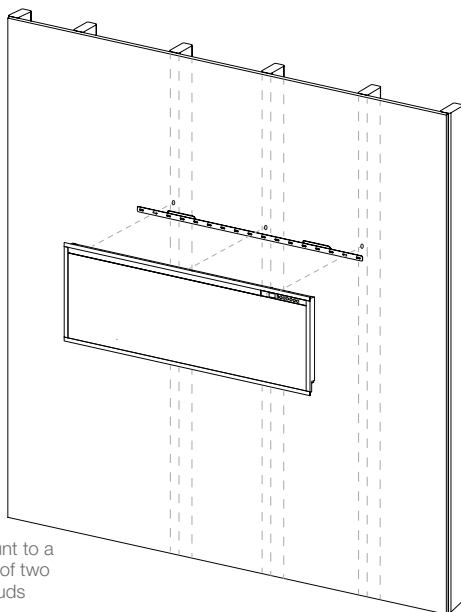

Note: App features may vary depending on product.

For additional information, visit dimplex.com/fcapp

Available in the App Store and Google Play

Multi-Fire[®] SL

60" Slim Linear Electric Fireplace

PLF6014-XS

Product Dimensions:

Product	A WIDTH (in/cm)	B HEIGHT (in/cm)	C DEPTH (in/cm)	VIEWING DIMENSION - WxH (in/cm)
PLF6014-XS	61-1/4 (155.6)	19-4/8 (49.8)	3-7/8 (9.8)	57-1/4 x 12-5/8 (145.5 x 32.2)

Framing:

Installation - 2 Mounting Options

Must mount to a minimum of two (2) wall studs

2 x 4 Framing
Framing dimensions:
61" (154.9.0 cm) W x
19-1/8" (48.6 cm) H x
4" (10.2 cm) D
*Includes 1/2 drywall

NOTE:
The Firebox is not load bearing. Do not stack weight of the frame on top of the firebox.
It is recommended that the bottom of the unit be mounted between 20 in. (50 cm) and 40 in. (100 cm) from the ground to maintain an optimized viewing angle of the flame.