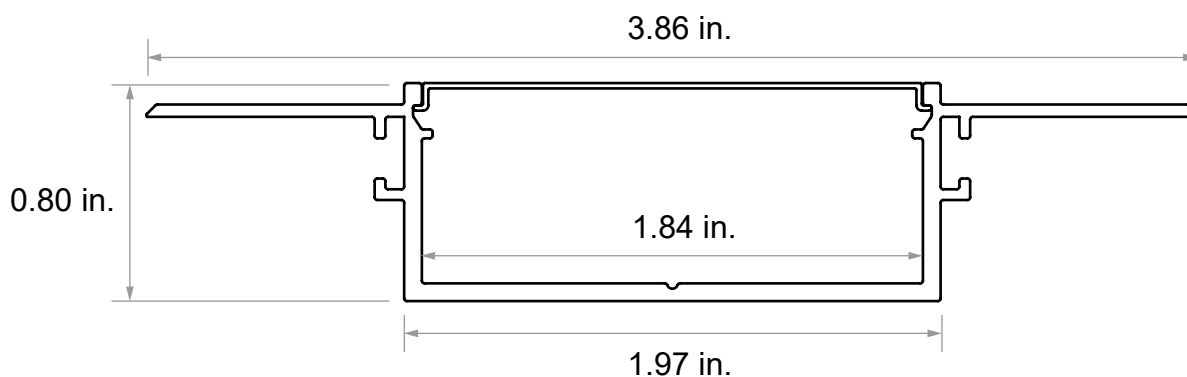

Item # _____

Project _____

DI-CPCHB-MUD2-96

Dimensions	20.3mm x 98mm (H x W)
Length	96 in.
Material	Aluminum
Environment	Indoor / Damp Location
Compatible Diode LED Products	14mm and smaller tape
Lens Type	Opal
Included Parts	(96in) Channel, (96in.) Opal Lens, (2) Open End Caps, (2) Closed End Caps, (2) End-to-end Connectors
Installation	Recessed, Mud-in
Warranty	5-year

ADDITIONAL ACCESSORIES

DI-CPCHB-MUD2-ACC	Includes: (2) Open end caps, (2) Closed end caps, (1 set) End-to-end connectors, (2) 90 Degree connectors
DI-PLNM-202MCS-**	20/2AWG, UL Listed Plenum/In-Wall Wire