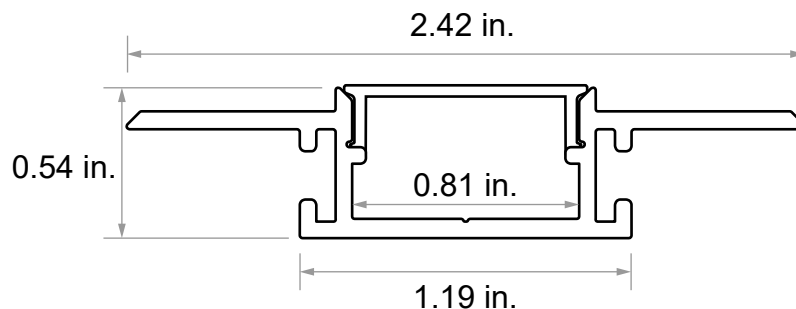

Item #

Project

<b>DI-CPCHB-MUD1-96</b>	
<b>Dimensions</b>	14mm x 61.5mm (H x W)
<b>Length</b>	96 in.
<b>Material</b>	Aluminum
<b>Environment</b>	Indoor / Damp Location
<b>Compatible Diode LED Products</b>	14mm and smaller tape
<b>Lens Type</b>	Opal
<b>Included Parts</b>	(96in) Channel, (96in.) Opal Lens, (2) Open End Caps, (2) Closed End Caps, (2) End-to-end Connectors
<b>Installation</b>	Recessed, Mud-in
<b>Warranty</b>	5-year

<b>ADDITIONAL ACCESSORIES</b>	
<b>DI-CPCHB-MUD1-ACC</b>	Includes: (2) Open end caps, (2) Closed end caps, (1 set) End-to-end connectors, (2) 90 Degree connectors
<b>DI-PLNM-202MCS-**</b>	20/2AWG, UL Listed Plenum/In-Wall Wire