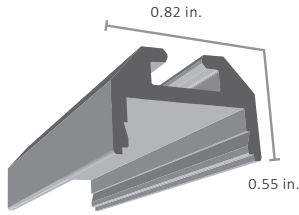

CHROMAPATH® ALUMINUM CHANNELS

CHROMAPATH® BUILDER SQUARE

INCLUDES

End-to-end connector plugs & mounting clips

COMPATIBILITY

FLUID VIEW®	DOUBLE BLAZE™	VALENT® X
BLAZE™	VALENT®	AVENUE 24™
ULTRA BLAZE™	VALENT® HD	DAZZLE® RGB(W)

CHANNEL OPTIONS

<input type="checkbox"/> SKU ALUMINUM	<input type="checkbox"/> SKU WHITE FINISH	<input checked="" type="checkbox"/> SKU BLACK FINISH	LENGTH	BUNDLE OPTION	INCLUDES PER CHANNEL
DI-CPCHA-SQ48	DI-CPCHA-SQ48W	DI-CPCHA-SQ48B	48 in.	Single	•4x end-to-end connectors
DI-CPCHA-SQ48-10	DI-CPCHA-SQ48W-10	DI-CPCHA-SQ48B-10	48 in.	Pack of 10	•2x mounting clips
DI-CPCHA-SQ96	DI-CPCHA-SQ96W	DI-CPCHA-SQ96B	96 in.	Single	•8x end-to-end connectors
DI-CPCHA-SQ96-10	DI-CPCHA-SQ96W-10	DI-CPCHA-SQ96B-10	96 in.	Pack of 10	•4x mounting clips