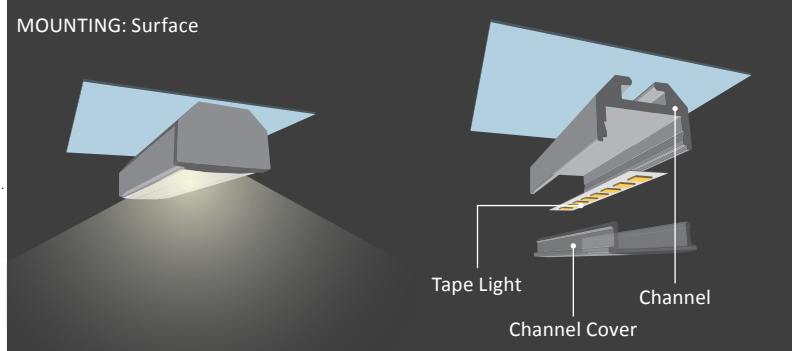

CHROMAPATH® ALUMINUM CHANNELS

CHROMAPATH® BUILDER SQUARE

INCLUDES

End-to-end connector plugs & mounting clips

COMPATIBILITY

FLUID VIEW®	DOUBLE BLAZE™	VALENT® X
BLAZE™	VALENT®	AVENUE 24™
ULTRA BLAZE™	VALENT® HD	DAZZLE® RGB(W)

CHANNEL OPTIONS

<input type="checkbox"/> SKU ALUMINUM	<input type="checkbox"/> SKU WHITE FINISH	<input checked="" type="checkbox"/> SKU BLACK FINISH	LENGTH	BUNDLE OPTION	INCLUDES PER CHANNEL
DI-CPCHA-SQ48	DI-CPCHA-SQ48W	DI-CPCHA-SQ48B	48 in.	Single	•4x end-to-end connectors
DI-CPCHA-SQ48-10	DI-CPCHA-SQ48W-10	DI-CPCHA-SQ48B-10	48 in.	Pack of 10	•2x mounting clips
DI-CPCHA-SQ96	DI-CPCHA-SQ96W	DI-CPCHA-SQ96B	96 in.	Single	•8x end-to-end connectors
DI-CPCHA-SQ96-10	DI-CPCHA-SQ96W-10	DI-CPCHA-SQ96B-10	96 in.	Pack of 10	•4x mounting clips

PREMIUM DIFFUSION COVER AND END-CAP

PRODUCT INFORMATION

PREMIUM DIFFUSION COVER (PD):

The ultimate in total diffusion for uninterrupted continuous LED light output.

Note: warm shift in Kelvin of 75K and an average 24% decrease in delivered lumens. Refer to install guide to optimal performance guidelines.