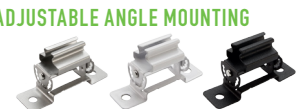

VERTICAL MOUNTING BRACKETS

SKU	DESCRIPTION
DI-1912	Pack of 2

END-TO-END CONNECTOR PLUGS

SKU	DESCRIPTION
DI-1631-10	Pack of 10

ROTATING MOUNTING CLIPS

Includes: Pair of clips with screws

<input type="checkbox"/> ALUMINUM	<input type="checkbox"/> WHITE	<input checked="" type="checkbox"/> BLACK
DI-CPCH-RC-BA	DI-CPCH-RC-WH	DI-CPCH-RC-BL