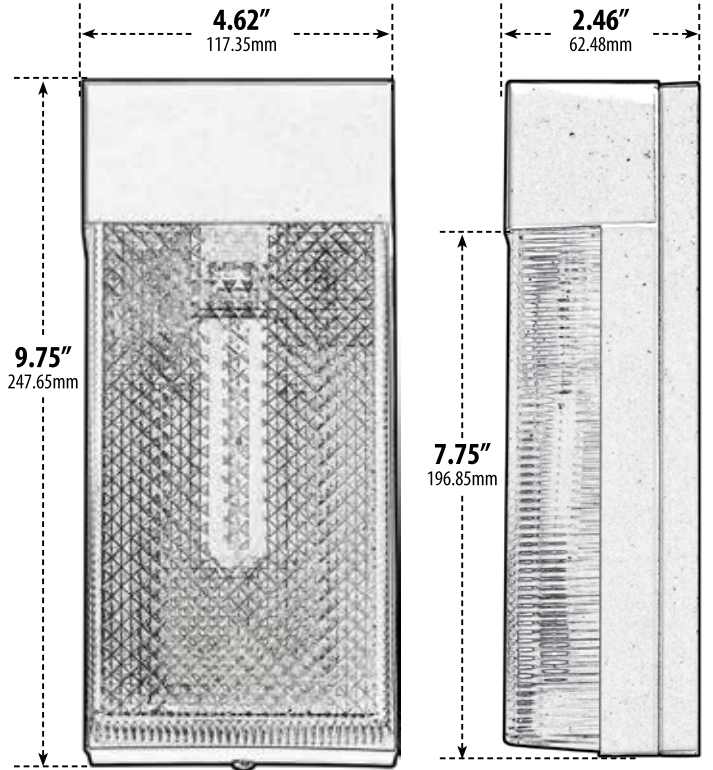

## SURFACE MOUNTED WALL FIXTURE

Overall Dimensions:  
4.62"W x 9.75"H x 2.46"D

Maximum Height: 9.75"  
Width: 4.62"  
Maximum Depth: 2.46"

Weight: 1.6 lbs  
Approximate Wire Length: 5.00"  
Box Dimensions: 4.94"W x 10.38"H x 2.91"D

- ▶ **Material:** Powder Coated Steel
- ▶ **Lens:** Clear, Prismatic, Heat Resistant, Polycarbonate Lens
- ▶ **Available Finish:** Black, Verde Green
- ▶ **ETL Approved**

MODEL NUMBER	LAMP TYPE	ILLUMINANT TYPE	WATTS (W)	VOLTS (V)	LAMP(S) INCLUDED?
W8000	PL7	Fluorescent	7	120	YES
W8100	PL9	Fluorescent	9	120	YES
W8200	PL13	Fluorescent	13	120	YES
W8200-LED5	PL-LED	LED	5	85-265	YES