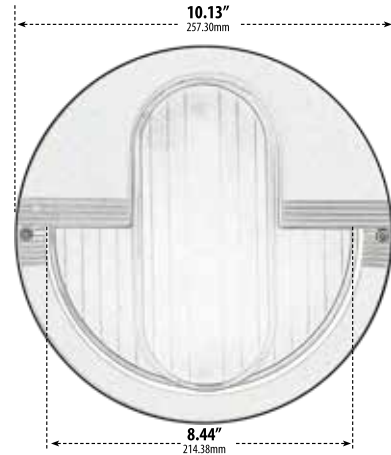

## SURFACE MOUNTED WALL FIXTURE

- ▶ **Material:** Powder Coated Cast Aluminum
- ▶ **Lens:** Clear, Ribbed, Heat Resistant, Glass Lens
- ▶ **Available Finish:** Black, White, Verde Green
- ▶ **ETL Approved**

LED Available in Warm or Cool White

Overall Dimensions:  
10.13"W x 10.13"H x 3.31"D

Maximum Height: 10.13"  
Width: 10.13"  
Maximum Depth: 3.31"

Weight: 5.2 lbs  
Approximate Wire Length: n/a  
Box Dimensions: 10.63"W x 10.50"H x 3.25"D