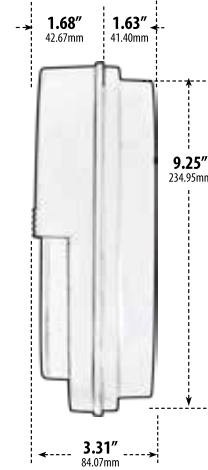

## SURFACE MOUNTED WALL FIXTURE

- ▶ **Material:** Powder Coated Cast Aluminum
- ▶ **Lens:** Clear, Ribbed, Heat Resistant, Glass Lens
- ▶ **Available Finish:** Black, White, Verde Green
- ▶ **ETL Approved**

LED Available in Warm or Cool White

Overall Dimensions:  
10.13"W x 10.13"H x 3.31"D

Maximum Height: 10.13"  
Width: 10.13"  
Maximum Depth: 3.31"

Weight: 5.2 lbs  
Approximate Wire Length: n/a  
Box Dimensions: 10.63"W x 10.50"H x 3.25"D