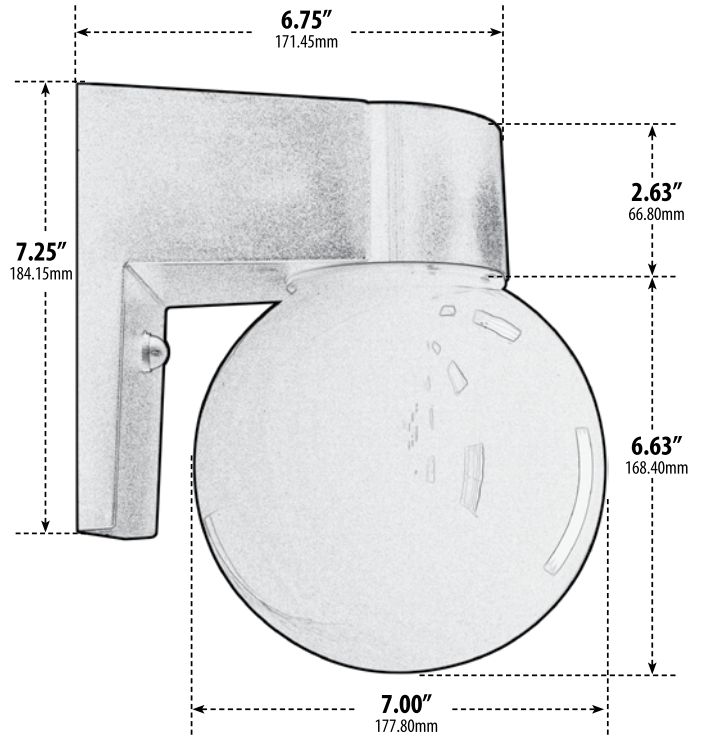

W2820

SURFACE MOUNTED WALL FIXTURE

- ▶ **Material:** Polycarbonate
- ▶ **Lens:** White, Heat Resistant, Round, Polycarbonate Globe
- ▶ **Available Finish:** Bronze, White
- ▶ **ETL Approved**

MODEL NUMBER	LAMP TYPE	ILLUMINANT TYPE	WATTS (W)	VOLTS (V)	LAMP(S) INCLUDED?
W2820	PLQ13	Fluorescent	13	120	YES
W2820-LED9	G24-LED	LED	9	85-265	YES
W2830	2 x PLQ13	Fluorescent	26	120	YES
W2821	S13-GU24	Fluorescent	13	120	YES
W2822	S26-GU24	Fluorescent	26	120	YES

Replacement White Globe: P-GLB-506 (sold separately)

Photo Control Option Available (sold separately)

LED Available in Warm or Cool White

Overall Dimensions:
7.00"W x 9.26"H x 6.75"D

Maximum Height: 9.26"
Width: 7.00"
Maximum Depth: 6.75"

Weight: 2.4 lbs
Approximate Wire Length: 5.63"
Box Dimensions: 9.25"W x 10.00"H x 7.75"D

DABMAR
LIGHTING

DABMAR LIGHTING INCORPORATED

320 Graves Ave . Oxnard, CA 93030 . 805.604.9090 . f: 805.604.9050 . www.dabmar.com
4693 19th Street Ct E . Bradenton, FL 34203