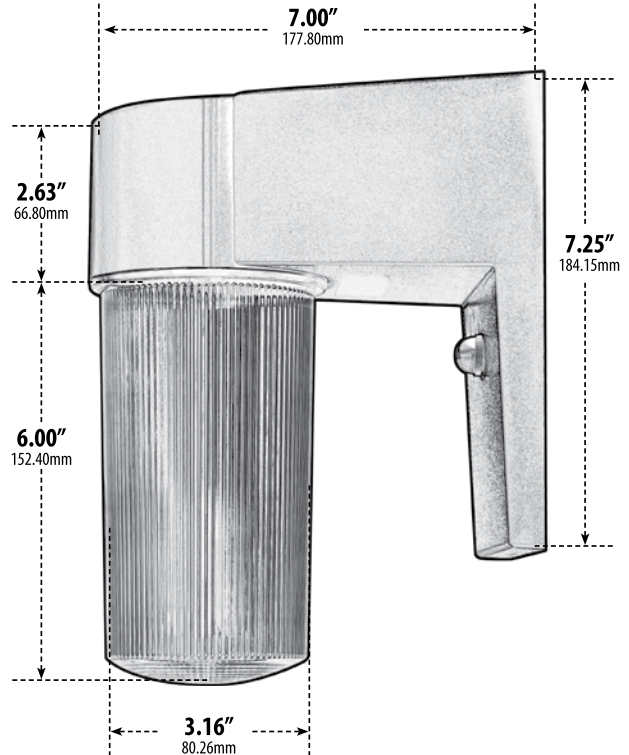

W2800

SURFACE MOUNTED WALL FIXTURE

Overall Dimensions:
3.16"W x 8.63"H x 7.00"D

Maximum Height: 8.63"
Width: 3.16"
Maximum Depth: 7.00"

Weight: 2.2 lbs
Approximate Wire Length: 9.75"
Box Dimensions: 7.75"W x 10.13"H x 5.75"D

- ▶ **Material:** Polycarbonate
- ▶ **Lens:** Clear, Ribbed, Heat Resistant, Polycarbonate Lens
- ▶ **Available Finish:** Bronze, White
- ▶ **ETL Approved**

MODEL NUMBER	LAMP TYPE	ILLUMINANT TYPE	WATTS (W)	VOLTS (V)	LAMP(S) INCLUDED?
W2800	PL13	Fluorescent	13	120	YES
W2800-LED12	G24-LED	LED	12	120-277	YES
W2850	2 x PL13	Fluorescent	26	120	YES

Replacement Ribbed Jar: P-GLB-519 (sold separately)

Photo Control Option Available (sold separately)

LED Available in Warm or Cool White

DABMAR
LIGHTING

DABMAR LIGHTING INCORPORATED

320 Graves Ave . Oxnard, CA 93030 . 805.604.9090 . f: 805.604.9050 . www.dabmar.com
4693 19th Street Ct E . Bradenton, FL 34203