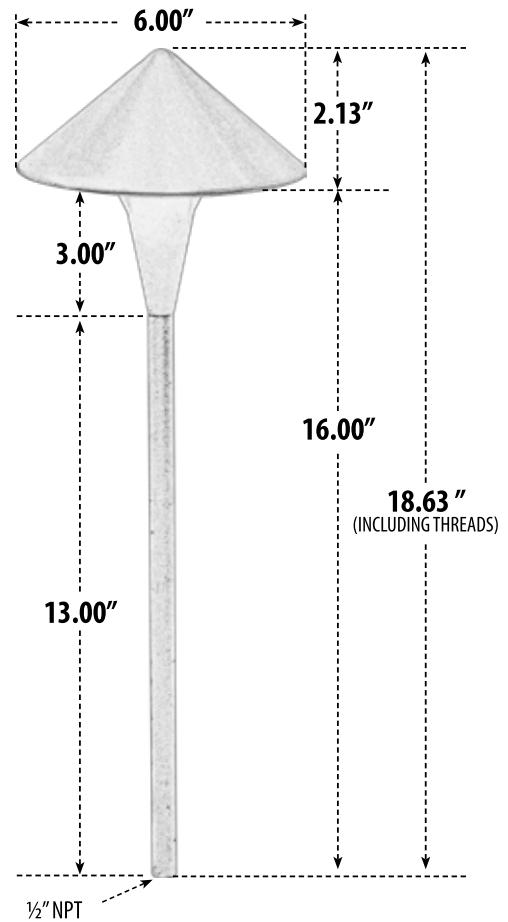

LV72

PATH, WALKWAY AND AREA LIGHT

- ▶ **Material:** Powder Coated Cast Aluminum
- ▶ **Lens:** White Reflector with Clear Plastic Diffuser
- ▶ **Lamp:** JC Bi-Pin Base (20W Maximum) Available in 30K or 64K (LED)

| MODEL NUMBER | LAMP TYPE | ILLUMINANT TYPE | WATTS (W) | VOLTS (V) | LAMP(S) INCLUDED? |
|--------------|-----------|-----------------|-----------|-----------|-------------------|
| LV72 | JC | HALOGEN | 20 | 12 | YES |
| LV-LED72 | JC-LED | LED | 2.5 | 12 | YES |
| LV-LED72-AMB | JC-LED | LED | 3.0 | 12 | YES |

Overall Dimensions:
18.63"H x 6.00"W x 6.00"D

Maximum Height: 18.63"
Width: 6.00"
Maximum Depth: 6.00"

Weight: 1.00 lbs
Approximate Wire Length: 25"
Box Dimensions:
19.25"H x 6.25"W x 6.25"D

DABMAR LIGHTING INCORPORATED