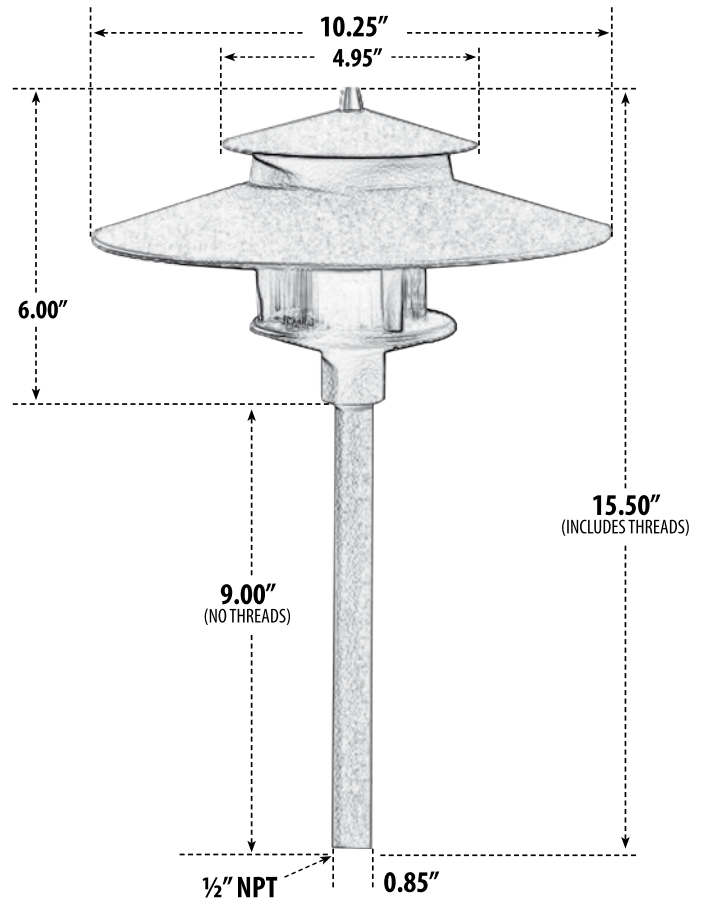

LV70

PATH, WALKWAY AND AREA LIGHT

- ▶ **Material:** Powder Coated Cast Aluminum
- ▶ **Lens:** White Reflector with Clear Plastic Diffuser
- ▶ **Lamp:** JC Bi-Pin Base (20W Maximum) Available in 30K or 64K (LED)

MODEL NUMBER	LAMP TYPE	ILLUMINANT TYPE	WATTS (W)	VOLTS (V)	LAMP(S) INCLUDED?
LV70	JC	HALOGEN	20	12	YES
LV-LED70	JC-LED	LED	2.5	12	YES
LV-LED70-AMB	JC-LED	LED	3.0	12	YES

Pre-wired with UL Listed Direct Burial Wire/Cable

- ▶ **Amber Lamp:** Silicone G4 Bi-Pin (Turtle Friendly)
- ▶ **1/2" NPT**
- ▶ **Ground Spike Included for Installation**
- ▶ **Connector Available:** P-CN01 (sold separately)
- ▶ **Available Finish:** Bronze, Patina Green, Dark Sand
- ▶ **ETL Approved**

Overall Dimensions:

15.50"H x 10.25"W x 10.25"D

Maximum Height: 15.50"

Width: 10.25"

Maximum Depth: 10.25"

Weight: 2.20 lbs

Approximate Wire Length: 33"

Box Dimensions: