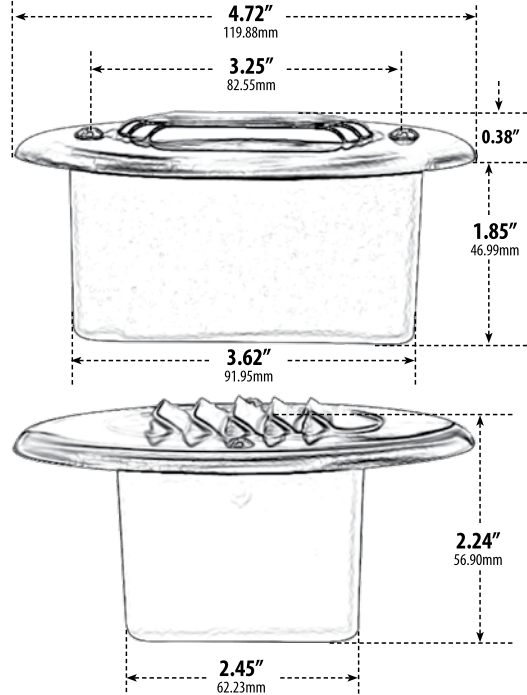

LV708

RECESSED LOUVER DOWN BRICK, STEP AND WALL LIGHT

LV708-B

LV708-CP

LV708-BZ

LV708-ABS

LV708-W

LV708-ABZ

- ▶ **Faceplate Material:** See below
- ▶ **Housing Material:** Powder Coated Aluminum
- ▶ **Lens:** Frosted, Heat Resistant, Tempered Glass
- ▶ **Lamp:** JC Bi-Pin Base (20W Maximum)

MODEL NUMBER	LAMP TYPE	ILLUMINANT TYPE	WATTS (W)	VOLTS (V)	LAMP(S) INCLUDED?
LV708	JC	HALOGEN	20	12	YES
LV-LED708	JC-LED	LED	2.5	12	YES
LV-LED708-AMB	JC-LED	LED	3.0	12	YES

Overall Dimensions:
4.72"H x 4.72"W x 2.24"D

Maximum Height: 4.72"
Width: 4.72"
Maximum Depth: 2.24"

Weight: 0.60 lbs
Approximate Wire Length: 23"
Box Dimensions: 5.13"W x 2.88"H x 5.25"D

DABMAR LIGHTING INCORPORATED