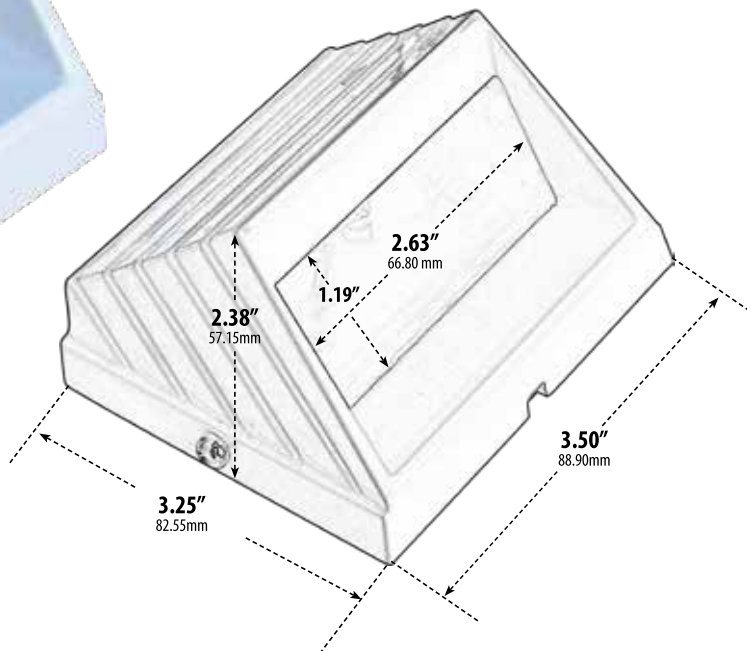

# LV706

## SURFACE MOUNT BRICK, STEP, WALL AND DECK LIGHT

- ▶ **Material:** Powder Coated Cast Aluminum
- ▶ **Lens:** Frosted, Heat Resistant, Tempered Glass
- ▶ **Lamp:** JC Bi-Pin Base (20W Maximum)

MODEL NUMBER	LAMP TYPE	ILLUMINANT TYPE	WATTS (W)	VOLTS (V)	LAMP(S) INCLUDED?
LV706	JC	HALOGEN	20	12	YES
LV-LED706	JC-LED	15 LEDs	2.5	12	YES
LV-LED706-AMB	JC-LED	48 LEDs	3.0	12	YES

- ▶ **Amber Lamp:** Silicone G4 Bi-Pin (Turtle Friendly)
- ▶ **Available Color:** Black, White, Bronze, Verde Green
- ▶ **Connector Available:** P-CN01 (sold separately)
- ▶ **ETL Approved**

Overall Dimensions:  
4.00"H x 7.25"W x 2.25"D

Weight: 1.00 lbs  
Approximate Wire Length: 6"  
Box Dimensions: 7.63"H x 4.38"W x 2.75"D  
Lamp Included

DABMAR LIGHTING INCORPORATED

320 Graves Ave . Oxnard, CA 93030 . 805.604.9090 . f: 805.604.9050 . www.dabmar.com  
4693 19th Street Ct E . Bradenton, FL 34203