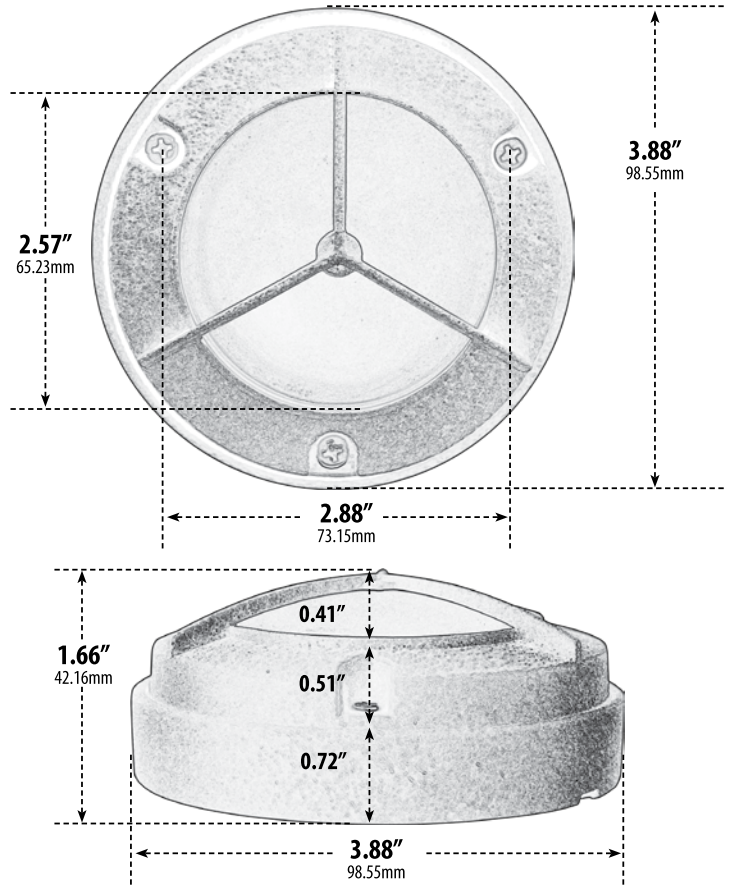

LV704

SURFACE MOUNT BRICK, STEP, WALL AND DECK LIGHT

- ▶ **Material:** Powder Coated Cast Aluminum
- ▶ **Lens:** White, Heat Resistant, Tempered Glass
- ▶ **Lamp:** JC Bi-Pin Base (20W Maximum) **LED Available in 30K or 64K**

MODEL NUMBER	LAMP TYPE	ILLUMINANT TYPE	WATTS (W)	VOLTS (V)	LAMP(S) INCLUDED?
LV704	JC	HALOGEN	20	12	YES
LV-LED704	JC-LED	15 LEDs	2.5	12	YES
LV-LED704-AMB	JC-LED	48 LEDs	3.0	12	YES

- ▶ **Amber Lamp:** Silicone G4 Bi-Pin (Turtle Friendly)
- ▶ **Available Color:** Black, White, Bronze, Verde Green
- ▶ **Connector Available:** P-CN01 (sold separately)
- ▶ **ETL Approved**

Overall Dimensions:
3.88"H x 3.88"W x 1.66"D

Weight: 0.60 lbs
Approximate Wire Length: 1.00"
Box Dimensions: 4.25"H x 4.25"W x 2.25"D
Lamp Included

DABMAR LIGHTING INCORPORATED

320 Graves Ave . Oxnard, CA 93030 . 805.604.9090 . f: 805.604.9050 . www.dabmar.com
4693 19th Street Ct E . Bradenton, FL 34203