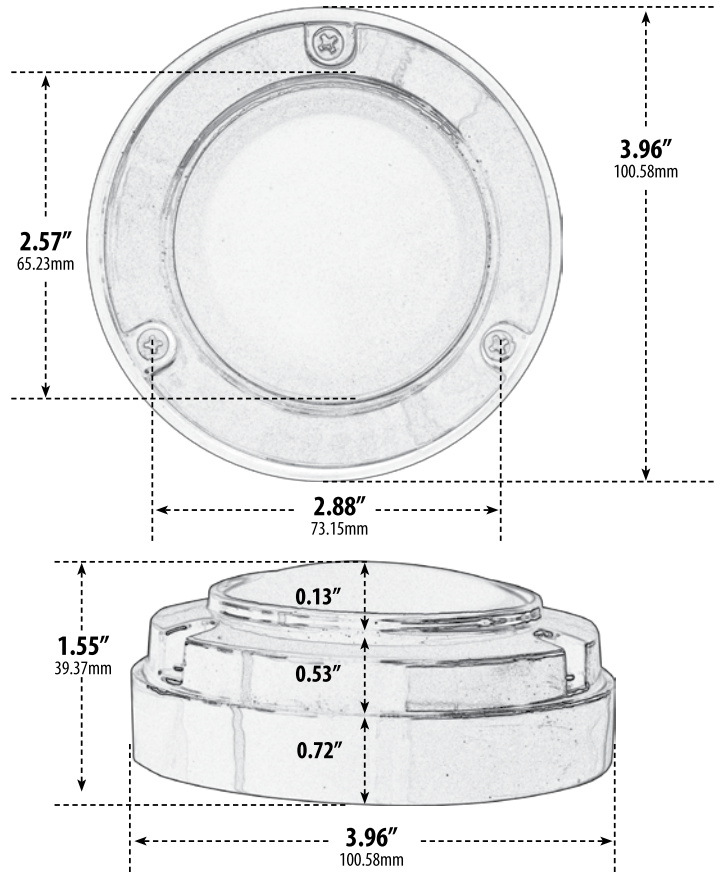

LV703

SURFACE MOUNT BRICK, STEP AND WALL LIGHT

- ▶ **Material:** Powder Coated Cast Aluminum
- ▶ **Lens:** White, Heat Resistant, Tempered Glass
- ▶ **Lamp:** JC Bi-Pin Base (35W Maximum) **LED Available in 30K or 64K**

MODEL NUMBER	LAMP TYPE	ILLUMINANT TYPE	WATTS (W)	VOLTS (V)	LAMP(S) INCLUDED?
LV703	JC	HALOGEN	20	12	YES
LV-LED703	JC-LED	15 LEDs	2.5	12	YES
LV-LED703-AMB	JC-LED	48 LEDs	3.0	12	YES

- ▶ **Amber Lamp:** Silicone G4 Bi-Pin (Turtle Friendly)
- ▶ **Available Color:** Black, White, Bronze, Verde Green
- ▶ **Connector Available:** P-CN01 (sold separately)
- ▶ **ETL Approved**

Overall Dimensions:
3.96"H x 3.96"W x 1.55"D

Weight: 0.60 lbs
Approximate Wire Length: 1.00"
Box Dimensions: 4.25"H x 4.25"W x 2.25"D
Lamp Included

DABMAR
LIGHTING

DABMAR LIGHTING INCORPORATED

320 Graves Ave . Oxnard, CA 93030 . 805.604.9090 . f: 805.604.9050 . www.dabmar.com
4693 19th Street Ct E . Bradenton, FL 34203