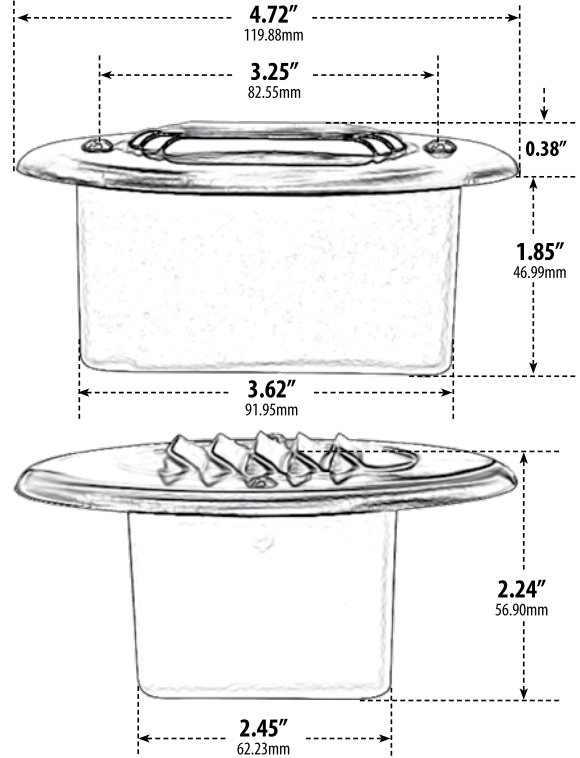

LV701

RECESSED LOUVER DOWN BRICK, STEP AND WALL LIGHT

LV701-B

LV701-BZ

LV701-W

LV701-VG

- ▶ **Faceplate Material:** Cast Aluminum
- ▶ **Housing Material:** Plastic
- ▶ **Lens:** Frosted, Heat Resistant, Tempered Glass
- ▶ **Lamp:** JC Bi-Pin Base (20W Maximum) **LED Available in 30K or 64K**

MODEL NUMBER	LAMP TYPE	ILLUMINANT TYPE	WATTS (W)	VOLTS (V)	LAMP(S) INCLUDED?
LV701	JC	HALOGEN	20	12	YES
LV-LED701	JC-LED	LED	2.5	12	YES
LV-LED701-AMB	JC-LED	LED	3.0	12	YES

- ▶ **Amber Lamp:** Silicone G4 Bi-Pin (Turtle Friendly)
- ▶ **Available Finish:** Black, Bronze, White, Verde Green
- ▶ **Recessed Mount:** (Concrete)
- ▶ **Connector Available:** P-CN01 (sold separately)
- ▶ **Replacement Cover Plate:** P-CVR-LV708 (sold separately)
- ▶ **ETL Approved**

Overall Dimensions:
4.72"H x 4.72"W x 2.24"D

Maximum Height: 4.72"
Width: 4.72"
Maximum Depth: 2.24"

Approximate Wire Length: 23"
Box Dimensions: 5.13"W x 2.88"H x 5.25"D

DABMAR LIGHTING INCORPORATED

320 Graves Ave . Oxnard, CA 93030 . 805.604.9090 . f: 805.604.9050 . www.dabmar.com