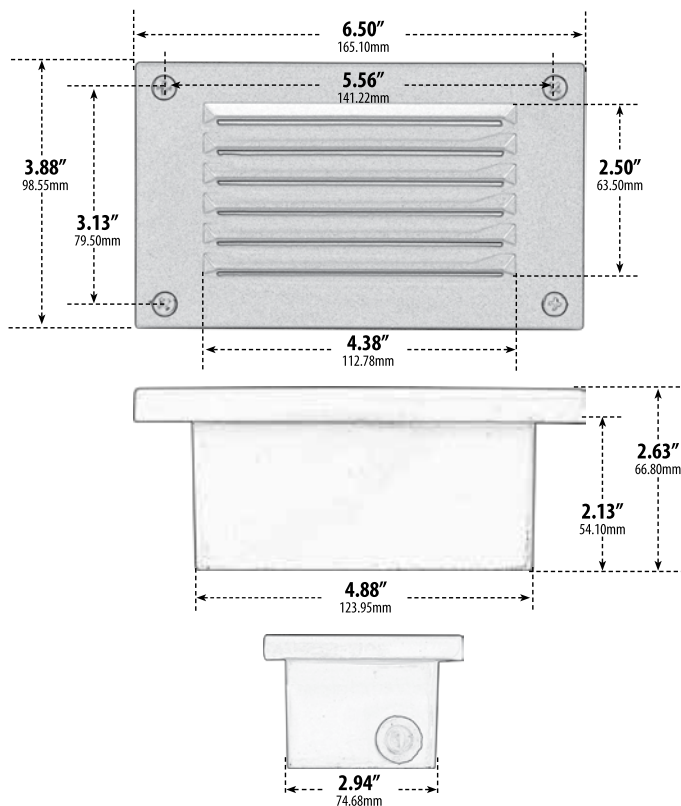

LV675

RECESSED LOUVERED DOWN BRICK, STEP AND WALL LIGHT

- ▶ **Material:** Powder Coated Cast Aluminum
- ▶ **Lens:** Frosted, Heat Resistant, Tempered Glass
- ▶ **Lamp:** JC Bi-Pin Base (35W Maximum) **LED Available in 30K or 64K**

MODEL NUMBER	LAMP TYPE	ILLUMINANT TYPE	WATTS (W)	VOLTS (V)	LAMP(S) INCLUDED?
LV675	JC	HALOGEN	20	12	YES
LV-LED675	JC-LED	LED	2.5	12	YES
LV-LED675-AMB	JC-LED	LED	3.0	12	YES

- ▶ **Amber Lamp:** Silicone G4 Bi-Pin (Turtle Friendly)
- ▶ **Available Color:** Black, Bronze, White, Verde Green, Electroplated Antique Copper
- ▶ **Connector Available:** P-CN01 (sold separately)
- ▶ **Recessed Mount:** (Concrete)
- ▶ **Replacement Cover Plate:** P-CVR-LV675 (sold separately)
- ▶ **ETL Approved**

Overall Dimensions:
4.88"H x 6.50"W x 2.63"D

Weight: 1.0 lbs
Box Dimensions: 6.75"H x 4.00"W x 3.00"D
Lamp Included

DABMAR
LIGHTING

DABMAR LIGHTING INCORPORATED
320 Graves Ave . Oxnard, CA 93030 . 805.604.9090 . f: 805.604.9050 . www.dabmar.com
4693 19th Street Ct E . Bradenton, FL 34203