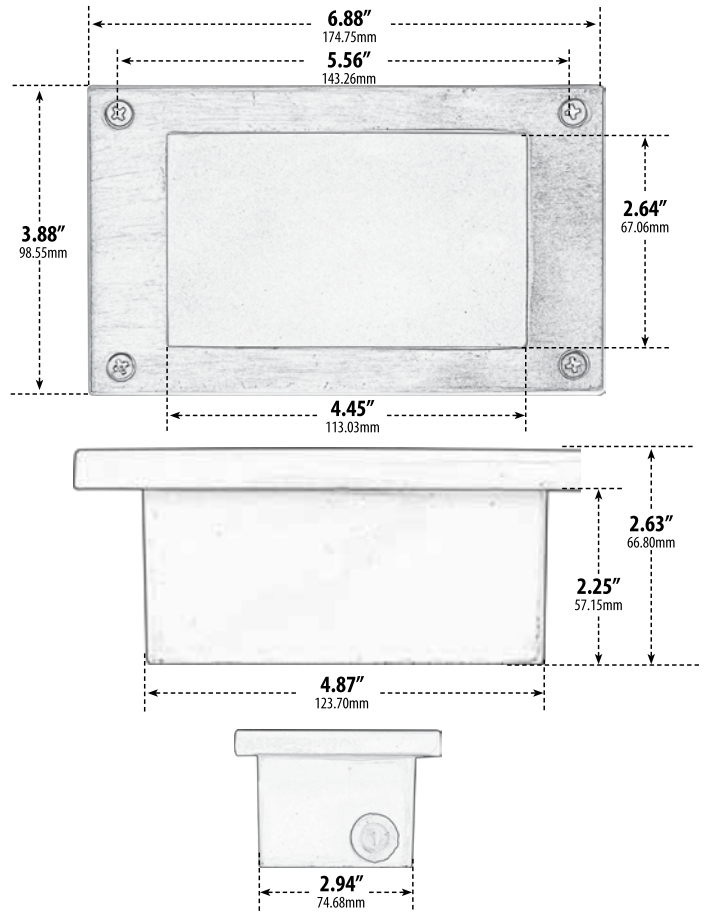

LV650

RECESSED OPEN FACE BRICK, STEP AND WALL LIGHT

- ▶ **Material:** Powder Coated Cast Aluminum
- ▶ **Lens:** Frosted, Heat Resistant, Tempered Glass
- ▶ **Lamp:** JC Bi-Pin Base (35W Maximum) **LED Available in 30K or 64K**

MODEL NUMBER	LAMP TYPE	ILLUMINANT TYPE	WATTS (W)	VOLTS (V)	LAMP(S) INCLUDED?
LV650	JC	HALOGEN	20	12	YES
LV-LED650	JC-LED	LED	2.5	12	YES

- ▶ **Available Color:** Black, Bronze, White, Verde Green, Electroplated Antique Copper
- ▶ **Recessed Mount:** (Concrete)
- ▶ **Connector Available:** P-CN01 (sold separately)
- ▶ **Replacement Cover Plate:** P-CVR-LV650 (sold separately)
- ▶ **ETL Approved**

Overall Dimensions:
3.88"H x 6.44"W x 2.63"D

Weight: 1.0 lbs
Box Dimensions: 6.50"H x 4.00"W x 3.00"D
Lamp Included

DABMAR LIGHTING INCORPORATED

320 Graves Ave . Oxnard, CA 93030 . 805.604.9090 . f: 805.604.9050 . www.dabmar.com
4693 19th Street Ct E . Bradenton, FL 34203