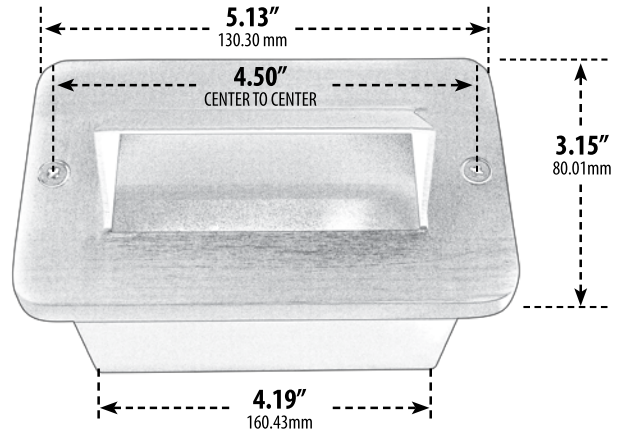

LV638

RECESSED BRICK, STEP AND WALL LIGHT

- ▶ **Faceplate Material:** Brass
- ▶ **Housing Material:** Brass
- ▶ **Lens:** Frosted, Heat Resistant, Tempered Glass
- ▶ **Lamp:** JC-Bi Pin Base (20W Maximum) **LED Available in 30K or 64K**

MODEL NUMBER	LAMP TYPE	ILLUMINANT TYPE	WATTS (W)	VOLTS (V)	LAMP(S) INCLUDED?
LV638	JC	HALOGEN	20	12	YES
LV-LED638	JC-LED	LED	2.5	12	YES
LV-LED638-AMB	JC-LED	LED	3.0	12	YES

- ▶ **Amber Lamp:** Silicone G4 Bi-Pin (Turtle Friendly)
- ▶ **Available Finish:** Weathered Brass
- ▶ **Recessed Mount:** (Concrete)
- ▶ **Connector Available:** P-CN01 (sold separately)
- ▶ **ETL Approved**

Overall Dimensions:
3.80"H x 5.13"W x 3.15"D

Weight: 1.2 lbs
Approximate Wire Length: 36"
Box Dimensions: 4.63"H x 5.50"W x 3.50"D
Lamp Included

DABMAR LIGHTING INCORPORATED

320 Graves Ave . Oxnard, CA 93030 . 805.604.9090 . f: 805.604.9050 . www.dabmar.com
4693 19th Street Ct E . Bradenton, FL 34203