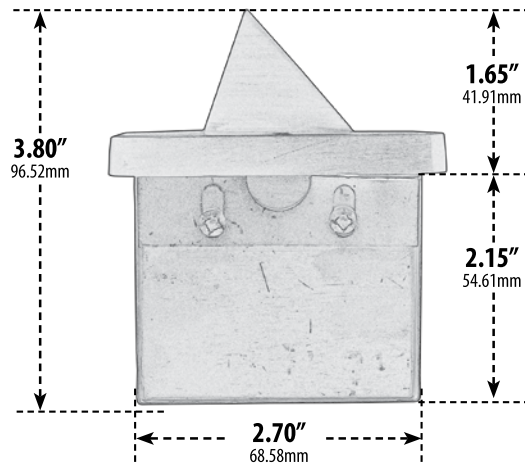

LV638

RECESSED BRICK, STEP AND WALL LIGHT

- ▶ **Faceplate Material:** Brass
- ▶ **Housing Material:** Brass
- ▶ **Lens:** Frosted, Heat Resistant, Tempered Glass
- ▶ **Lamp:** JC-Bi Pin Base (20W Maximum) **LED Available in 30K or 64K**

MODEL NUMBER	LAMP TYPE	ILLUMINANT TYPE	WATTS (W)	VOLTS (V)	LAMP(S) INCLUDED?
LV638	JC	HALOGEN	20	12	YES
LV-LED638	JC-LED	LED	2.5	12	YES
LV-LED638-AMB	JC-LED	LED	3.0	12	YES

- ▶ **Amber Lamp:** Silicone G4 Bi-Pin (Turtle Friendly)
- ▶ **Available Finish:** Weathered Brass
- ▶ **Recessed Mount:** (Concrete)
- ▶ **Connector Available:** P-CN01 (sold separately)
- ▶ **ETL Approved**

Overall Dimensions:
3.80"H x 5.13"W x 3.15"D

Weight: 1.2 lbs
Approximate Wire Length: 36"
Box Dimensions: 4.63"H x 5.50"W x 3.50"D
Lamp Included

DABMAR LIGHTING INCORPORATED

320 Graves Ave . Oxnard, CA 93030 . 805.604.9090 . f: 805.604.9050 . www.dabmar.com
4693 19th Street Ct E . Bradenton, FL 34203