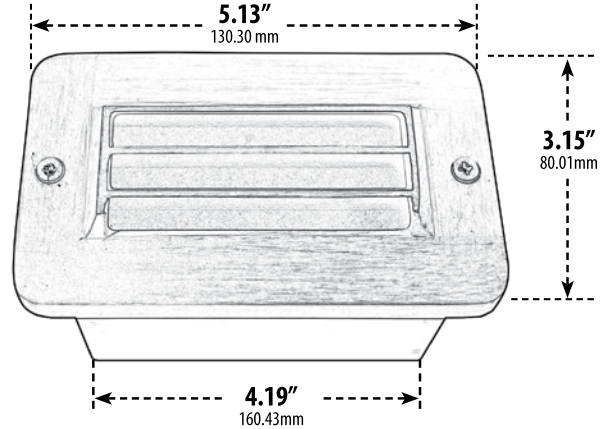

LV637

RECESSED LOUVERED BRICK, STEP AND WALL LIGHT

- ▶ **Faceplate Material:** Brass
- ▶ **Housing Material:** Brass
- ▶ **Lens:** Frosted, Heat Resistant, Tempered Glass
- ▶ **Lamp:** JC Bi-Pin Base (20W Maximum) **LED Available in 30K or 64K**

MODEL NUMBER	LAMP TYPE	ILLUMINANT TYPE	WATTS (W)	VOLTS (V)	LAMP(S) INCLUDED?
LV637	JC	HALOGEN	20	12	YES
LV-LED637	JC-LED	LED	2.5	12	YES
LV-LED637-AMB	JC-LED	LED	3.0	12	YES

- ▶ **Amber Lamp:** Silicone G4 Bi-Pin (Turtle Friendly)
- ▶ **Available Finish:** Weathered Brass
- ▶ **Recessed Mount:** (Concrete)
- ▶ **Connector Available:** P-CN01 (sold separately)
- ▶ **ETL Approved**

Overall Dimensions:
2.50"H x 5.13"W x 3.15"D

Weight: 1.2 lbs
Approximate Wire Length: 36"
Box Dimensions: 3.50"H x 5.50"W x 3.50"D
Lamp Included

DABMAR LIGHTING INCORPORATED

320 Graves Ave . Oxnard, CA 93030 . 805.604.9090 . f: 805.604.9050 . www.dabmar.com
4693 19th Street Ct E . Bradenton, FL 34203