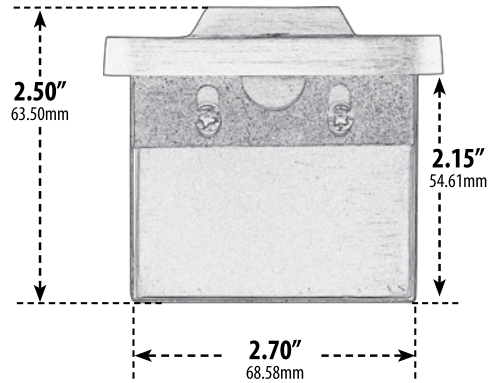

LV637

RECESSED LOUVERED BRICK, STEP AND WALL LIGHT

- ▶ **Faceplate Material:** Brass
- ▶ **Housing Material:** Brass
- ▶ **Lens:** Frosted, Heat Resistant, Tempered Glass
- ▶ **Lamp:** JC Bi-Pin Base (20W Maximum) **LED Available in 30K or 64K**

MODEL NUMBER	LAMP TYPE	ILLUMINANT TYPE	WATTS (W)	VOLTS (V)	LAMP(S) INCLUDED?
LV637	JC	HALOGEN	20	12	YES
LV-LED637	JC-LED	LED	2.5	12	YES
LV-LED637-AMB	JC-LED	LED	3.0	12	YES

- ▶ **Amber Lamp:** Silicone G4 Bi-Pin (Turtle Friendly)
- ▶ **Available Finish:** Weathered Brass
- ▶ **Recessed Mount:** (Concrete)
- ▶ **Connector Available:** P-CN01 (sold separately)
- ▶ **ETL Approved**

Overall Dimensions:
2.50"H x 5.13"W x 3.15"D

Weight: 1.2 lbs
Approximate Wire Length: 36"
Box Dimensions: 3.50"H x 5.50"W x 3.50"D
Lamp Included

DABMAR LIGHTING INCORPORATED

320 Graves Ave . Oxnard, CA 93030 . 805.604.9090 . f: 805.604.9050 . www.dabmar.com
4693 19th Street Ct E . Bradenton, FL 34203