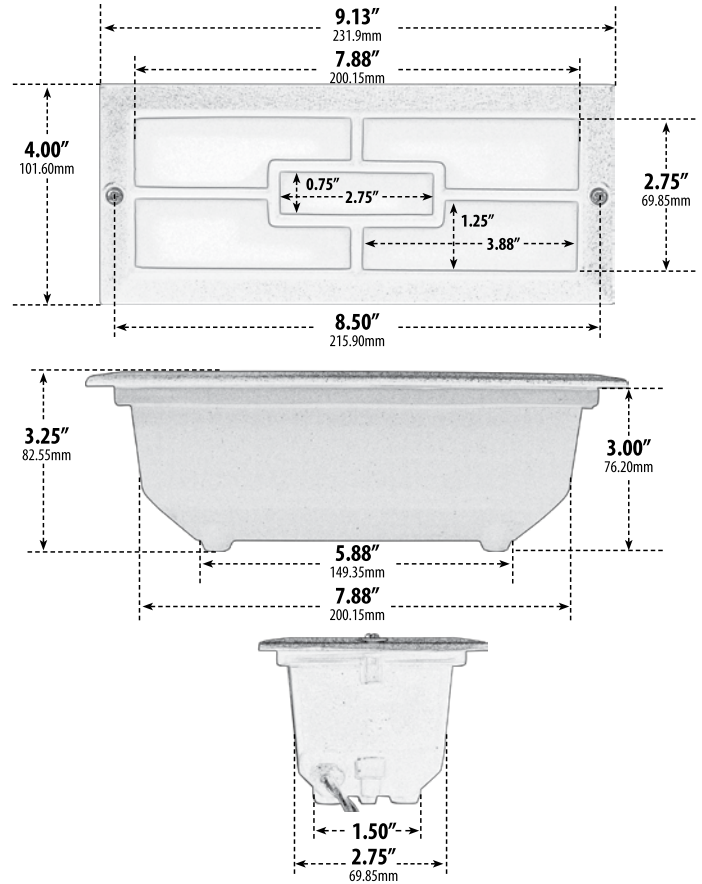

LV636

RECESSED BRICK, STEP AND WALL LIGHT

- ▶ **Material:** Powder Coated Cast Aluminum
- ▶ **Lens:** White, Heat Resistant, Plastic Lens
- ▶ **Lamp:** JC Bi-Pin Base (2 x 20W Maximum) **LED Available in 30K or 64K**

MODEL NUMBER	LAMP TYPE	ILLUMINANT TYPE	WATTS (W)	VOLTS (V)	LAMP(S) INCLUDED?
LV636	JC	HALOGEN	2 x 20	12	YES
LV-LED636	JC-LED	36 LEDs	2 x 2.5	12	YES
LV-LED636-AMB	JC-LED	48 LEDs	2 x 3.0	12	YES

- ▶ **Amber Lamp:** Silicone G4 Bi-Pin (Turtle Friendly)
- ▶ **Available Color:** Black, White, Bronze, Verde Green
- ▶ **Recessed Mount:** (Concrete)
- ▶ **Connector Available:** P-CN01 (sold separately)
- ▶ **Replacement Cover Plate:** P-CVR-LV636 (sold separately)
- ▶ **ETL Approved**

Overall Dimensions:
4.00"H x 9.13"W x 3.25"D

Weight: 1.0 lbs
Approximate Wire Length: 17"
Box Dimensions: 3.63"H x 9.50"W x 4.38"D
Lamp Included

DABMAR
LIGHTING

DABMAR LIGHTING INCORPORATED

320 Graves Ave . Oxnard, CA 93030 . 805.604.9090 . f: 805.604.9050 . www.dabmar.com
4693 19th Street Ct E . Bradenton, FL 34203