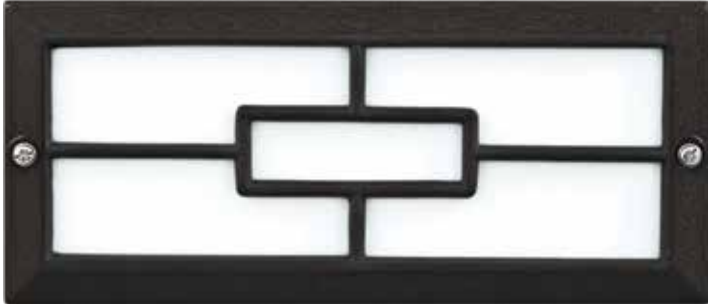

LV636

RECESSED BRICK, STEP AND WALL LIGHT

- ▶ **Material:** Powder Coated Cast Aluminum
- ▶ **Lens:** White, Heat Resistant, Plastic Lens
- ▶ **Lamp:** JC Bi-Pin Base (2 x 20W Maximum) **LED Available in 30K or 64K**

MODEL NUMBER	LAMP TYPE	ILLUMINANT TYPE	WATTS (W)	VOLTS (V)	LAMP(S) INCLUDED?
LV636	JC	HALOGEN	2 x 20	12	YES
LV-LED636	JC-LED	36 LEDs	2 x 2.5	12	YES
LV-LED636-AMB	JC-LED	48 LEDs	2 x 3.0	12	YES

- ▶ **Amber Lamp:** Silicone G4 Bi-Pin (Turtle Friendly)
- ▶ **Available Color:** Black, White, Bronze, Verde Green
- ▶ **Recessed Mount:** (Concrete)
- ▶ **Connector Available:** P-CN01 (sold separately)
- ▶ **Replacement Cover Plate:** P-CVR-LV636 (sold separately)
- ▶ **ETL Approved**

Overall Dimensions:
4.00"H x 9.13"W x 3.25"D

Weight: 1.0 lbs
Approximate Wire Length: 17"
Box Dimensions: 3.63"H x 9.50"W x 4.38"D
Lamp Included

DABMAR
LIGHTING

DABMAR LIGHTING INCORPORATED

320 Graves Ave . Oxnard, CA 93030 . 805.604.9090 . f: 805.604.9050 . www.dabmar.com
4693 19th Street Ct E . Bradenton, FL 34203