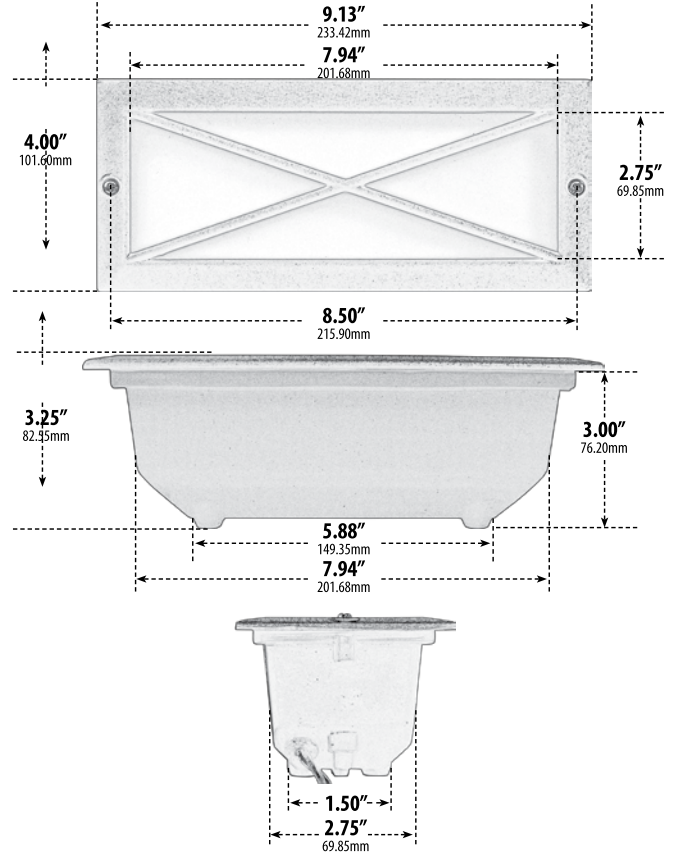

LV635

RECESSED BRICK, STEP AND WALL LIGHT

- ▶ **Material:** Powder Coated Cast Aluminum
- ▶ **Lens:** White, Heat Resistant, Plastic Lens
- ▶ **Lamp:** JC Bi-Pin Base (2 x 20W Maximum) **LED Available in 30K or 64K**

MODEL NUMBER	LAMP TYPE	ILLUMINANT TYPE	WATTS (W)	VOLTS (V)	LAMP(S) INCLUDED?
LV635	JC	HALOGEN	2 x 20	12	YES
LV-LED635	JC-LED	36 LEDs	2 x 2.5	12	YES
LV-LED635-AMB	JC-LED	48 LEDs	2 x 3.0	12	YES

- ▶ **Amber Lamp:** Silicone G4 Bi-Pin (Turtle Friendly)
- ▶ **Available Color:** Black, White, Bronze, Verde Green
- ▶ **Recessed Mount:** (Concrete)
- ▶ **Connector Available:** P-CN01 (sold separately)
- ▶ **Replacement Cover Plate:** P-CVR-LV635 (sold separately)
- ▶ **ETL Approved**

Overall Dimensions:
4.00"H x 9.13"W x 3.25"D

Weight: 1.0 lbs
Approximate Wire Length: 17"
Box Dimensions: 3.63"H x 9.50"W x 4.38"D
Lamp Included

DABMAR
LIGHTING

DABMAR LIGHTING INCORPORATED

320 Graves Ave . Oxnard, CA 93030 . 805.604.9090 . f: 805.604.9050 . www.dabmar.com
4693 19th Street Ct E . Bradenton, FL 34203