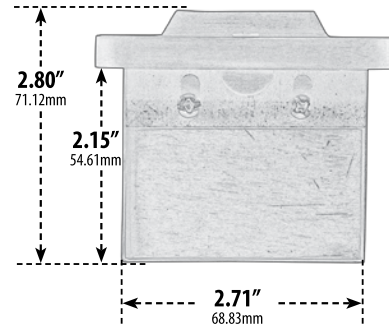

LV632

RECESSED LOUVERED BRICK, STEP AND WALL LIGHT

- ▶ **Faceplate Material:** Brass
- ▶ **Housing Material:** Brass
- ▶ **Lens:** Frosted, Heat Resistant, Tempered Glass
- ▶ **Lamp:** JC Bi-Pin Base (2 x 20W Maximum) **LED Available in 30K or 64K**

MODEL NUMBER	LAMP TYPE	ILLUMINANT TYPE	WATTS (W)	VOLTS (V)	LAMP(S) INCLUDED?
LV632	JC	HALOGEN	2 x 20	12	YES
LV-LED632	JC-LED	LED	2 x 2.5	12	YES
LV-LED632-AMB	JC-LED	LED	2 x 3.0	12	YES

- ▶ **Amber Lamp:** Silicone G4 Bi-Pin (Turtle Friendly)
- ▶ **Available Finish:** Weathered Brass
- ▶ **Recessed Mount:** (Concrete)
- ▶ **Connector Available:** P-CN01 (sold separately)
- ▶ **ETL Approved**

Overall Dimensions:
2.80"H x 8.25"W x 3.30"D

Weight: 2.0 lbs
Approximate Wire Length: 39"
Box Dimensions: 3.50"H x 8.63"W x 3.50"D
Lamp Included

DABMAR LIGHTING INCORPORATED

320 Graves Ave . Oxnard, CA 93030 . 805.604.9090 . f: 805.604.9050 . www.dabmar.com
4693 19th Street Ct E . Bradenton, FL 34203