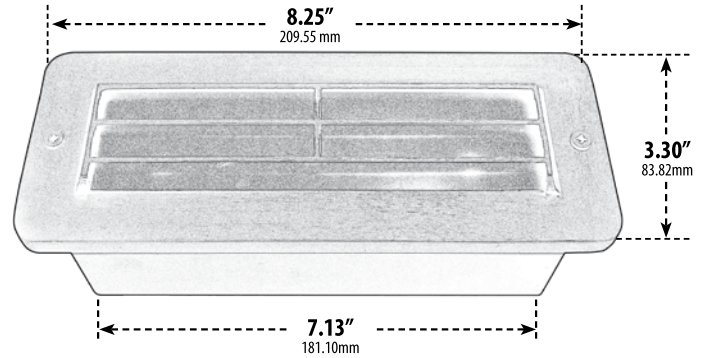

LV632

RECESSED LOUVERED BRICK, STEP AND WALL LIGHT

- ▶ **Faceplate Material:** Brass
- ▶ **Housing Material:** Brass
- ▶ **Lens:** Frosted, Heat Resistant, Tempered Glass
- ▶ **Lamp:** JC Bi-Pin Base (2 x 20W Maximum) **LED Available in 30K or 64K**

MODEL NUMBER	LAMP TYPE	ILLUMINANT TYPE	WATTS (W)	VOLTS (V)	LAMP(S) INCLUDED?
LV632	JC	HALOGEN	2 x 20	12	YES
LV-LED632	JC-LED	LED	2 x 2.5	12	YES
LV-LED632-AMB	JC-LED	LED	2 x 3.0	12	YES

- ▶ **Amber Lamp:** Silicone G4 Bi-Pin (Turtle Friendly)
- ▶ **Available Finish:** Weathered Brass
- ▶ **Recessed Mount:** (Concrete)
- ▶ **Connector Available:** P-CN01 (sold separately)
- ▶ **ETL Approved**

Overall Dimensions:
2.80"H x 8.25"W x 3.30"D

Weight: 2.0 lbs
Approximate Wire Length: 39"
Box Dimensions: 3.50"H x 8.63"W x 3.50"D
Lamp Included

DABMAR LIGHTING INCORPORATED

320 Graves Ave . Oxnard, CA 93030 . 805.604.9090 . f: 805.604.9050 . www.dabmar.com
4693 19th Street Ct E . Bradenton, FL 34203