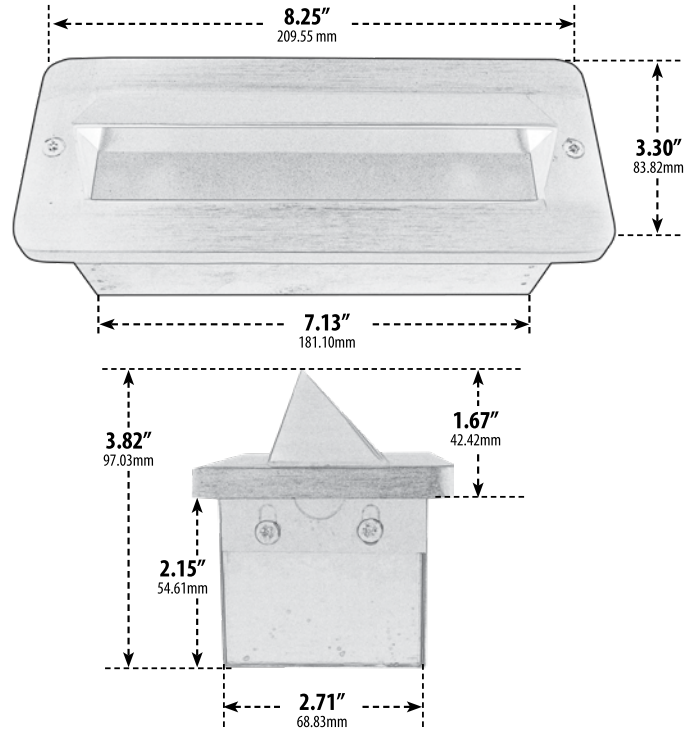

LV631

RECESSED BRICK, STEP AND WALL LIGHT

- ▶ **Faceplate Material:** Brass
- ▶ **Housing Material:** Brass
- ▶ **Lens:** Frosted, Heat Resistant, Tempered Glass
- ▶ **Lamp:** JC Bi-Pin Base (2 x 20W Maximum) **LED Available in 30K or 64K**

MODEL NUMBER	LAMP TYPE	ILLUMINANT TYPE	WATTS (W)	VOLTS (V)	LAMP(S) INCLUDED?
LV631	JC	HALOGEN	2 x 20	12	YES
LV-LED631	JC-LED	LED	2 x 2.5	12	YES
LV-LED631	JC-LED	LED	2 x 2.5	12	YES

- ▶ **Amber Lamp:** Silicone G4 Bi-Pin (Turtle Friendly)
- ▶ **Available Finish:** Weathered Brass
- ▶ **Recessed Mount:** (Concrete)
- ▶ **Connector Available:** P-CN01 (sold separately)
- ▶ **ETL Approved**

Overall Dimensions:
3.82"H x 8.25"W x 3.30"D

Weight: 2.0 lbs
Approximate Wire Length: 39"
Box Dimensions: 4.75"H x 8.63"W x 3.50"D
Lamp Included

DABMAR LIGHTING INCORPORATED

320 Graves Ave . Oxnard, CA 93030 . 805.604.9090 . f: 805.604.9050 . www.dabmar.com
4693 19th Street Ct E . Bradenton, FL 34203