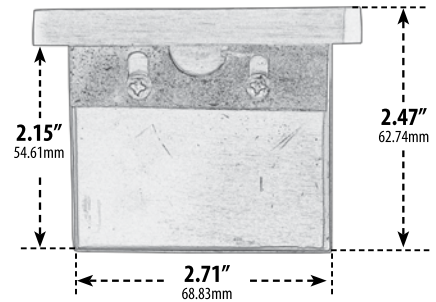

LV630

RECESSED OPEN FACE BRICK, STEP AND WALL LIGHT

- ▶ **Faceplate Material:** Brass
- ▶ **Housing Material:** Brass
- ▶ **Lens:** Frosted, Heat Resistant, Tempered Glass
- ▶ **Lamp:** JC Bi-Pin Base (2 x 20W Maximum) **LED Available in 30K or 64K**

MODEL NUMBER	LAMP TYPE	ILLUMINANT TYPE	WATTS (W)	VOLTS (V)	LAMP(S) INCLUDED?
LV630	JC	HALOGEN	2 x 20	12	YES
LV-LED630	JC-LED	LED	2 x 2.5	12	YES
LV-LED630	JC-LED	LED	2 x 2.5	12	YES

- ▶ **Amber Lamp:** Silicone G4 Bi-Pin (Turtle Friendly)
- ▶ **Available Finish:** Weathered Brass
- ▶ **Recessed Mount:** (Concrete)
- ▶ **Connector Available:** P-CN01 (sold separately)
- ▶ **ETL Approved**

Overall Dimensions:
2.47"H x 8.25"W x 3.30"D

Weight: 2.0 lbs
Approximate Wire Length: 39"
Box Dimensions: 3.50"H x 8.63"W x 3.50"D
Lamp Included

DABMAR LIGHTING INCORPORATED

320 Graves Ave . Oxnard, CA 93030 . 805.604.9090 . f: 805.604.9050 . www.dabmar.com
4693 19th Street Ct E . Bradenton, FL 34203