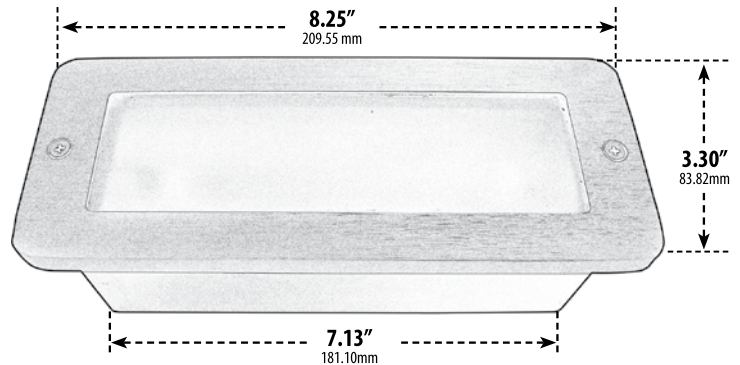

LV630

RECESSED OPEN FACE BRICK, STEP AND WALL LIGHT

- ▶ **Faceplate Material:** Brass
- ▶ **Housing Material:** Brass
- ▶ **Lens:** Frosted, Heat Resistant, Tempered Glass
- ▶ **Lamp:** JC Bi-Pin Base (2 x 20W Maximum) **LED Available in 30K or 64K**

MODEL NUMBER	LAMP TYPE	ILLUMINANT TYPE	WATTS (W)	VOLTS (V)	LAMP(S) INCLUDED?
LV630	JC	HALOGEN	2 x 20	12	YES
LV-LED630	JC-LED	LED	2 x 2.5	12	YES
LV-LED630	JC-LED	LED	2 x 2.5	12	YES

- ▶ **Amber Lamp:** Silicone G4 Bi-Pin (Turtle Friendly)
- ▶ **Available Finish:** Weathered Brass
- ▶ **Recessed Mount:** (Concrete)
- ▶ **Connector Available:** P-CN01 (sold separately)
- ▶ **ETL Approved**

Overall Dimensions:
2.47"H x 8.25"W x 3.30"D

Weight: 2.0 lbs
Approximate Wire Length: 39"
Box Dimensions: 3.50"H x 8.63"W x 3.50"D
Lamp Included

DABMAR LIGHTING INCORPORATED

320 Graves Ave . Oxnard, CA 93030 . 805.604.9090 . f: 805.604.9050 . www.dabmar.com
4693 19th Street Ct E . Bradenton, FL 34203