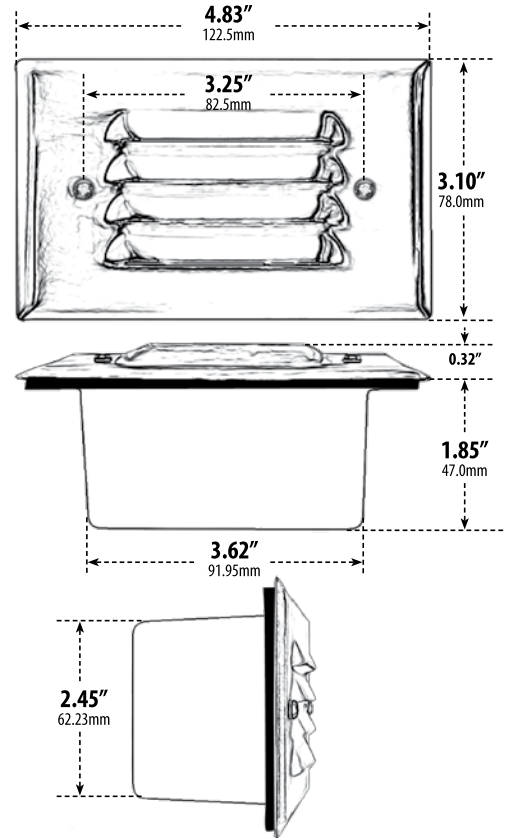

## RECESSED LOUVERED DOWN BRICK, STEP AND WALL LIGHT

LV617-B

LV617-CP

LV617-BZ

LV617-ABS

LV617-W

LV617-ABZ

Overall Dimensions: 1.95"H x 4.83"W x 3.10"D

Maximum Height: 1.95"

Width: 4.83"

Maximum Depth: 3.10"

Weight: 0.6 lbs

Approximate Wire Length: 20"

Box Dimensions: 5.0"W x 2.75"H x 3.125"D

- ▶ **Faceplate Material:** See below
- ▶ **Housing Material:** Powder Coated Cast Aluminum
- ▶ **Lens:** No Lens
- ▶ **Lamp:** JC Bi-Pin Base (20W Maximum) **LED Available in 30K or 64K**