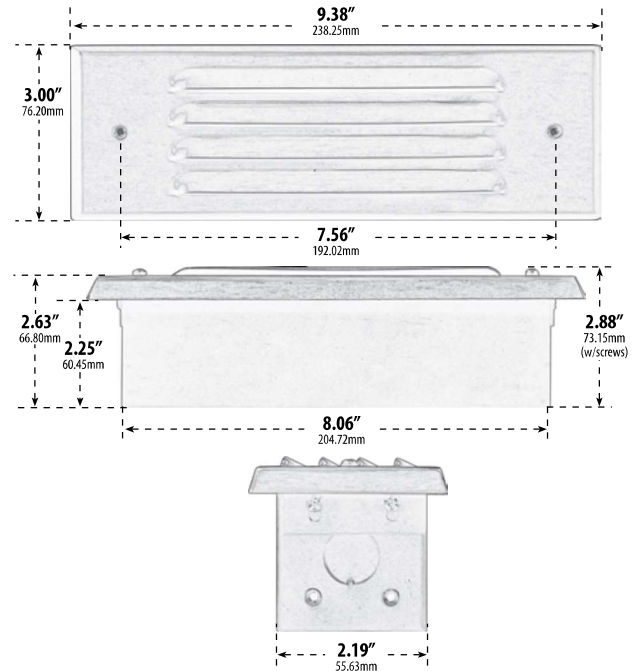

LV615

RECESSED LOUVER DOWN BRICK, STEP AND WALL LIGHT

LV615-B

LV615-W

LV615-VG

LV615-CP

LV615-ABS

LV615-ABZ

- ▶ **Faceplate Material:** See below
- ▶ **Housing Material:** Brass
- ▶ **Lens:** Frosted, Heat Resistant, Tempered Glass
- ▶ **Lamp:** JC Bi-Pin Base (2 x 20W Maximum) **LED Available in 30K or 64K**

MODEL NUMBER	LAMP TYPE	ILLUMINANT TYPE	WATTS (W)	VOLTS (V)	LAMP(S) INCLUDED?
LV615	JC	HALOGEN	2 x 20	12	YES
LV-LED615	JC-LED	LED	2 x 3	12	YES

- ▶ **Available Finish (Aluminum):** Black, White, Verde Green
- ▶ **Available Finish (Brass):** Antique Brass, Antique Bronze
- ▶ **Available Finish (Copper):** Copper
- ▶ **Recessed Mount:** (Concrete)
- ▶ **Connector Available:** P-CN01 (sold separately)
- ▶ **Replacement Cover Plate:** P-CVR-LV615 (sold separately)
- ▶ **ETL Approved**

Overall Dimensions:
3.00"H x 9.38"W x 2.63"D

Weight: 1.40 lbs
Approximate Wire Length: 18"
Box Dimensions: 4.88"H x 9.75"W x 3.13"D
Lamp Included

DABMAR
LIGHTING

DABMAR LIGHTING INCORPORATED

320 Graves Ave . Oxnard, CA 93030 . 805.604.9090 . f: 805.604.9050 . www.dabmar.com
4693 19th Street Ct E . Bradenton, FL 34203