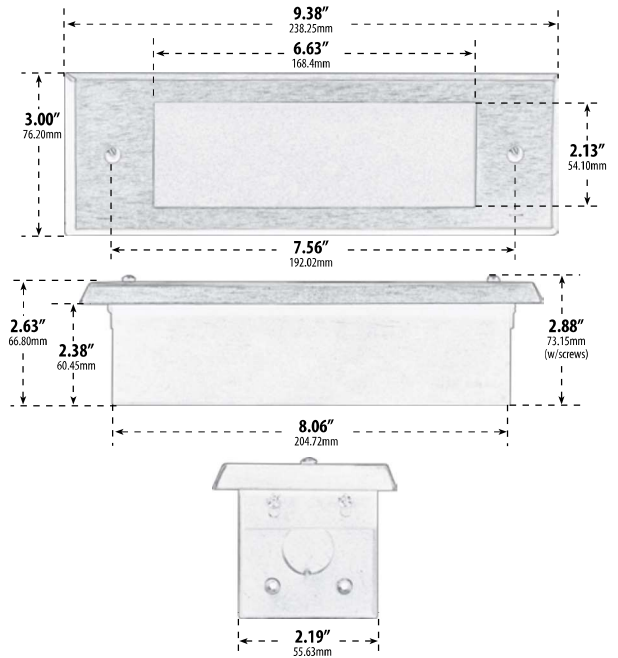

## RECESSED OPEN FACE BRICK, STEP AND WALL LIGHT

**LV614-B**

**LV614-W**

**LV614-VG**

**LV614-CP**

**LV614-ABS**

**LV614-ABZ**

- ▶ **Faceplate Material:** See below
- ▶ **Housing Material:** Brass
- ▶ **Lens:** Frosted, Heat Resistant, Tempered Glass
- ▶ **Lamp:** JC Bi-Pin Base (2 x 20W Maximum) **LED Available in 30K or 64K**

MODEL NUMBER	LAMP TYPE	ILLUMINANT TYPE	WATTS (W)	VOLTS (V)	LAMP(S) INCLUDED?
LV614	JC	HALOGEN	2 x 20	12	YES
<b>LV-LED614</b>	<b>JC-LED</b>	<b>LED</b>	<b>2 x 3</b>	<b>12</b>	<b>YES</b>

- ▶ **Available Finish (Aluminum):** Black, White, Verde Green
- ▶ **Available Finish (Brass):** Antique Brass, Antique Bronze
- ▶ **Available Finish (Copper):** Copper
- ▶ **Recessed Mount:** (Concrete)
- ▶ **Connector Available:** P-CN01 (sold separately)
- ▶ **Replacement Cover Plate:** P-CVR-LV614 (sold separately)
- ▶ **ETL Approved**

Overall Dimensions:  
3.00"H x 9.38"W x 2.63"D

Weight: 1.40 lbs  
Approximate Wire Length: 18"  
Box Dimensions: 4.88"H x 9.75"W x 3.13"D  
Lamp Included

**DABMAR**  
LIGHTING

DABMAR LIGHTING INCORPORATED