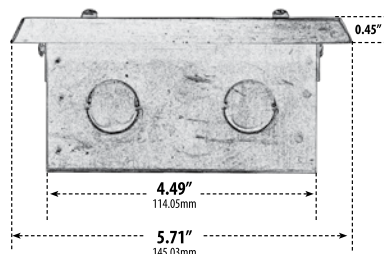

LV612

RECESSED OPEN FACE BRICK, STEP AND WALL LIGHT

LV612-B

LV612-CP

LV612-VG

LV612-ABS

LV612-W

LV612-ABZ

- ▶ **Faceplate Material:** See below
- ▶ **Housing Material:** Brass
- ▶ **Lens:** Frosted, Heat Resistant, Tempered Glass
- ▶ **Lamp:** 93/1156 Bay Base (21W Maximum) **LED Available in 30K or 64K**

Overall Dimensions:
2.64"H x 5.71"W x 3.06"D

Maximum Height: 2.64"
Width: 5.71"
Maximum Depth: 3.06"

Weight: 0.8lbs
Approximate Wire Length: 16"
Box Dimensions: 6.0"W x 3.25"H x 3.25"D

DABMAR LIGHTING INCORPORATED