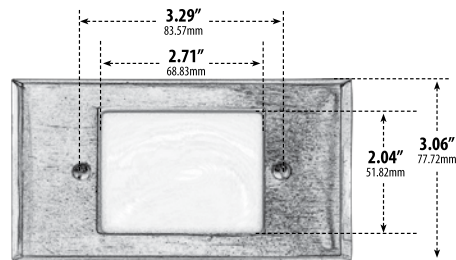

LV612

RECESSED OPEN FACE BRICK, STEP AND WALL LIGHT

LV612-B

LV612-CP

LV612-VG

LV612-ABS

LV612-W

LV612-ABZ

- ▶ **Faceplate Material:** See below
- ▶ **Housing Material:** Brass
- ▶ **Lens:** Frosted, Heat Resistant, Tempered Glass
- ▶ **Lamp:** 93/1156 Bay Base (21W Maximum) **LED Available in 30K or 64K**

Overall Dimensions:
2.64"H x 5.71"W x 3.06"D

Maximum Height: 2.64"
Width: 5.71"
Maximum Depth: 3.06"

Weight: 0.8lbs
Approximate Wire Length: 16"
Box Dimensions: 6.0"W x 3.25"H x 3.25"D

DABMAR LIGHTING INCORPORATED