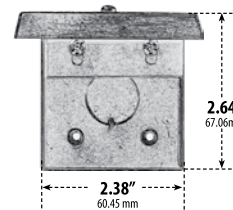

LV612

RECESSED OPEN FACE BRICK, STEP AND WALL LIGHT

LV612-B

LV612-CP

LV612-VG

LV612-ABS

LV612-W

LV612-ABZ

- ▶ **Faceplate Material:** See below
- ▶ **Housing Material:** Brass
- ▶ **Lens:** Frosted, Heat Resistant, Tempered Glass
- ▶ **Lamp:** 93/1156 Bay Base (21W Maximum) **LED Available in 30K or 64K**

Overall Dimensions:
2.64"H x 5.71"W x 3.06"D

Maximum Height: 2.64"
Width: 5.71"
Maximum Depth: 3.06"

Weight: 0.8lbs
Approximate Wire Length: 16"
Box Dimensions: 6.0"W x 3.25"H x 3.25"D

DABMAR LIGHTING INCORPORATED