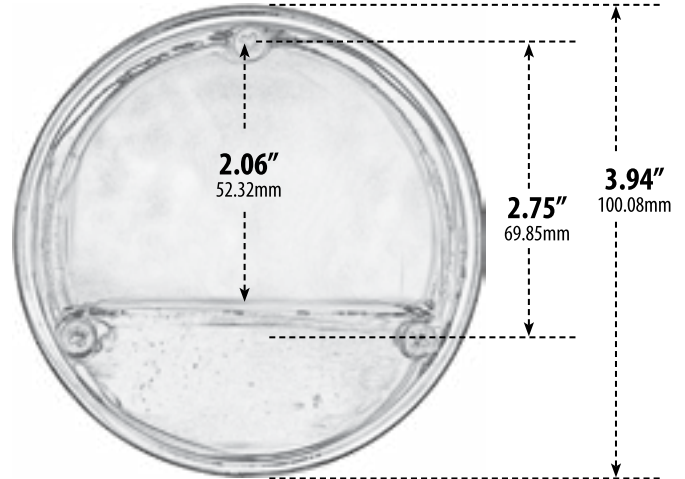

LV611

SURFACE MOUNT BRICK, STEP AND WALL LIGHT

- ▶ **Material:** Brass
- ▶ **Lens:** Frosted, Heat Resistant, Tempered Glass
- ▶ **Lamp:** JC Bi-Pin Base (20W Maximum) Available in 30K or 64K

MODEL NUMBER	LAMP TYPE	ILLUMINANT TYPE	WATTS (W)	VOLTS (V)	LAMP(S) INCLUDED?
LV611	JC	HALOGEN	20	12	YES
LV-LED611	JC-LED	15 LEDs	2.5	12	YES
LV-LED611-AMB	JC-LED	48 LEDs	3.0	12	YES

- ▶ **Amber Lamp:** Silicone G4 Bi-Pin (Turtle Friendly)
- ▶ **Available Color:** Antique Brass, Weathered Brass
- ▶ **Connector Available:** P-CN01 (sold separately)
- ▶ **ETL Approved**

Overall Dimensions:
3.94"H x 3.94"W x 2.13"D

Weight: 1.20 lbs
Approximate Wire Length: 15"
Box Dimensions: 4.25"H x 4.25"W x 2.38"D
Lamp Included

DABMAR
LIGHTING

DABMAR LIGHTING INCORPORATED

320 Graves Ave . Oxnard, CA 93030 . 805.604.9090 . f: 805.604.9050 . www.dabmar.com
4693 19th Street Ct E . Bradenton, FL 34203