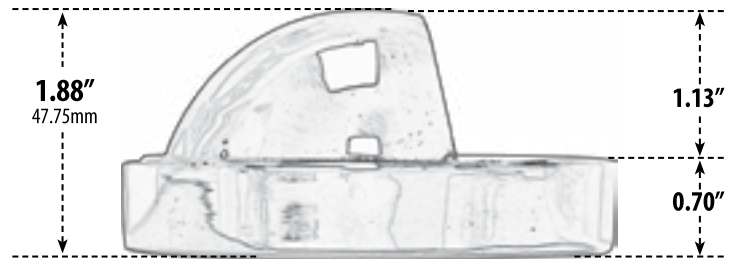

LV611

SURFACE MOUNT BRICK, STEP AND WALL LIGHT

- ▶ **Material:** Brass
- ▶ **Lens:** Frosted, Heat Resistant, Tempered Glass
- ▶ **Lamp:** JC Bi-Pin Base (20W Maximum) Available in 30K or 64K

MODEL NUMBER	LAMP TYPE	ILLUMINANT TYPE	WATTS (W)	VOLTS (V)	LAMP(S) INCLUDED?
LV611	JC	HALOGEN	20	12	YES
LV-LED611	JC-LED	15 LEDs	2.5	12	YES
LV-LED611-AMB	JC-LED	48 LEDs	3.0	12	YES

- ▶ **Amber Lamp:** Silicone G4 Bi-Pin (Turtle Friendly)
- ▶ **Available Color:** Antique Brass, Weathered Brass
- ▶ **Connector Available:** P-CN01 (sold separately)
- ▶ **ETL Approved**

Overall Dimensions:
3.94"H x 3.94"W x 2.13"D

Weight: 1.20 lbs
Approximate Wire Length: 15"
Box Dimensions: 4.25"H x 4.25"W x 2.38"D
Lamp Included

DABMAR
LIGHTING

DABMAR LIGHTING INCORPORATED

320 Graves Ave . Oxnard, CA 93030 . 805.604.9090 . f: 805.604.9050 . www.dabmar.com
4693 19th Street Ct E . Bradenton, FL 34203