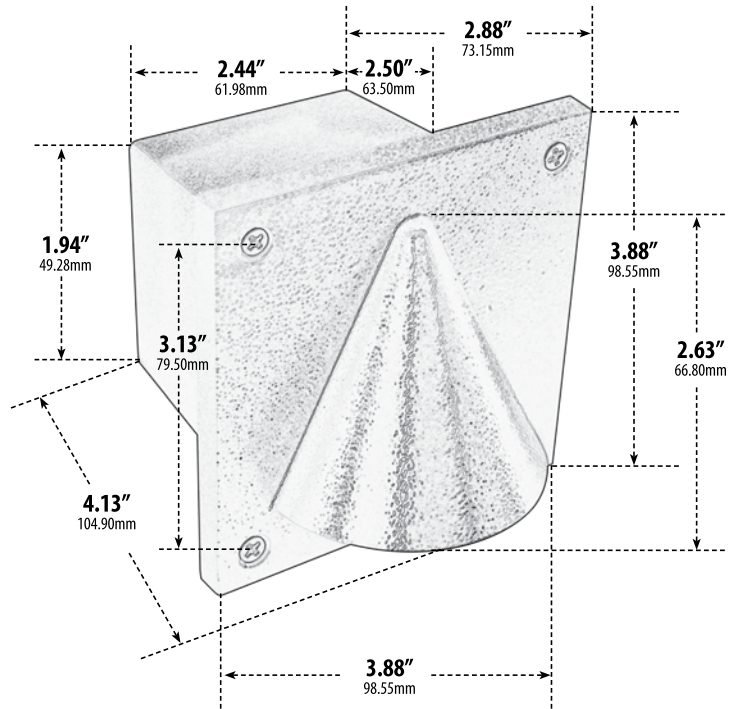

LV607

RECESSED LOUVER DOWN BRICK, STEP, AND WALL LIGHT

- ▶ **Material:** Powder Coated Cast Aluminum
- ▶ **Lens:** Clear, Heat Resistant, Tempered Glass
- ▶ **Lamp:** JC Bi-Pin Base (20W Maximum) LED Available in 30K or 64K

MODEL NUMBER	LAMP TYPE	ILLUMINANT TYPE	WATTS (W)	VOLTS (V)	LAMP(S) INCLUDED?
LV607	JC	HALOGEN	20	12	YES
LV-LED607	JC-LED	15 LEDs	2.5	12	YES
LV-LED607-AMB	JC-LED	48 LEDs	3.0	12	YES

- ▶ **Amber Lamp:** Silicone G4 Bi-Pin (Turtle Friendly)
- ▶ **Available Color:** Black, White, Bronze, Verde Green
- ▶ **Connector Available:** P-CN01 (sold separately)
- ▶ **ETL Approved**

Overall Dimensions:
3.88"H x 3.88"W x 4.13"D

Weight: 0.80 lbs
Approximate Wire Length: 4"
Box Dimensions: 5.25"H x 4.38"W x 4.50"D
Lamp Included

DABMAR
LIGHTING

DABMAR LIGHTING INCORPORATED

320 Graves Ave . Oxnard, CA 93030 . 805.604.9090 . f: 805.604.9050 . www.dabmar.com
4693 19th Street Ct E . Bradenton, FL 34203