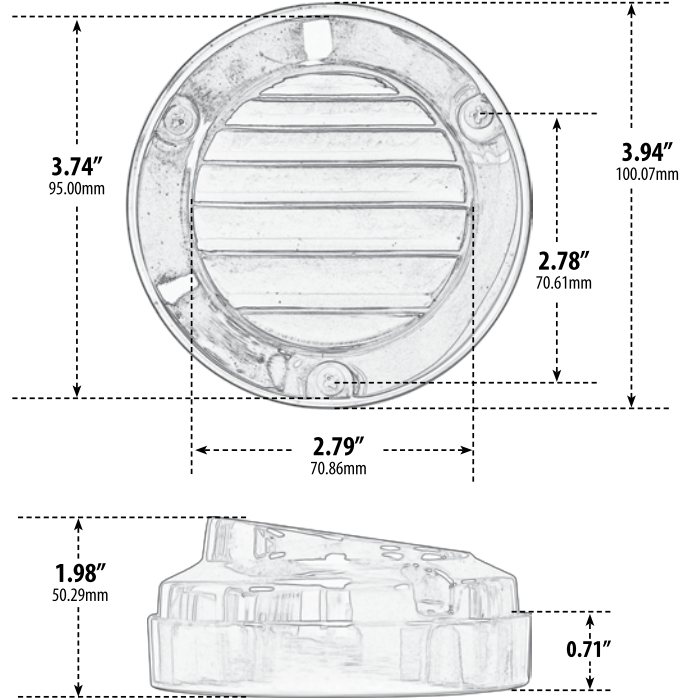

LV606-SS316

SURFACE MOUNT LOUVER DOWN BRICK, STEP AND WALL LIGHT

- ▶ **Material:** Stainless Steel
- ▶ **Lens:** Frosted, Heat Resistant, Tempered Glass
- ▶ **Lamp:** JC Bi-Pin Base (20W Maximum) **LED Available in 30K or 64K**

MODEL NUMBER	LAMP TYPE	ILLUMINANT TYPE	WATTS (W)	VOLTS (V)	LAMP(S) INCLUDED?
LV606-SS316	JC	HALOGEN	20	12	YES
LV-LED606-SS316	JC-LED	15 LEDs	2.5	12	YES
LV-LED606-AMB-SS316	JC-LED	48 LEDs	3.0	12	YES

- ▶ **Amber Lamp:** Silicone G4 Bi-Pin (Turtle Friendly)
- ▶ **Available Finish:** Stainless Steel
- ▶ **Connector Available:** P-CN01 (sold separately)
- ▶ **ETL Approved**

Overall Dimensions:
3.94"H x 3.94"W x 1.98"D

Weight: 1.60 lbs
Approximate Wire Length: 18"
Box Dimensions: 4.12"H x 4.25"W x 2.38"D
Lamp Included

DABMAR LIGHTING INCORPORATED

320 Graves Ave . Oxnard, CA 93030 . 805.604.9090 . f: 805.604.9050 . www.dabmar.com
4693 19th Street Ct E . Bradenton, FL 34203