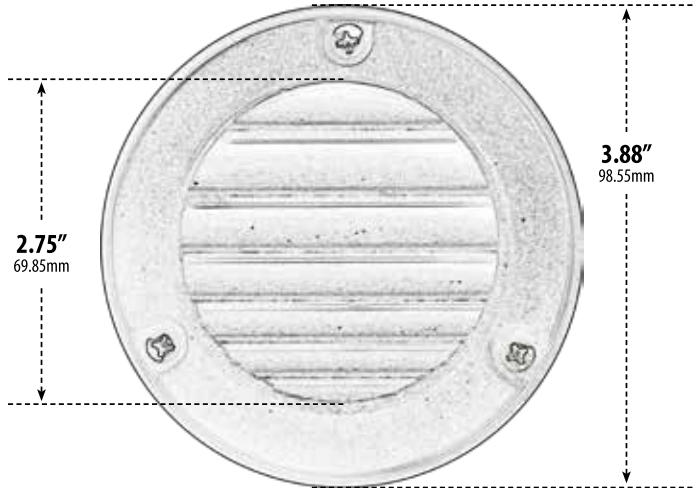

# LV606

## SURFACE MOUNT LOUVER DOWN BRICK, STEP, WALL AND DECK LIGHT

- ▶ **Material:** Powder Coated Cast Aluminum
- ▶ **Lens:** Clear, Heat Resistant, Tempered Glass
- ▶ **Lamp:** JC Bi-Pin Base (20W Maximum) LED Available in 30K or 64K

MODEL NUMBER	LAMP TYPE	ILLUMINANT TYPE	WATTS (W)	VOLTS (V)	LAMP(S) INCLUDED?
LV606	JC	HALOGEN	20	12	YES
LV-LED606	JC-LED	15 LEDs	2.5	12	YES
LV-LED606-AMB	JC-LED	48 LEDs	3.0	12	YES

- ▶ **Amber Lamp:** Silicone G4 Bi-Pin (Turtle Friendly)
- ▶ **Available Color:** Black, White, Bronze, Verde Green, Electroplated Stainless Steel
- ▶ **Connector Available:** P-CN01 (sold separately)
- ▶ **ETL Approved**

Overall Dimensions:  
3.88"H x 3.88"W x 1.75"D

Weight: 0.60 lbs  
Approximate Wire Length: 15"  
Box Dimensions: 4.25"H x 4.25"W x 2.38"D  
Lamp Included

DABMAR LIGHTING INCORPORATED

320 Graves Ave . Oxnard, CA 93030 . 805.604.9090 . f: 805.604.9050 . www.dabmar.com  
4693 19th Street Ct E . Bradenton, FL 34203