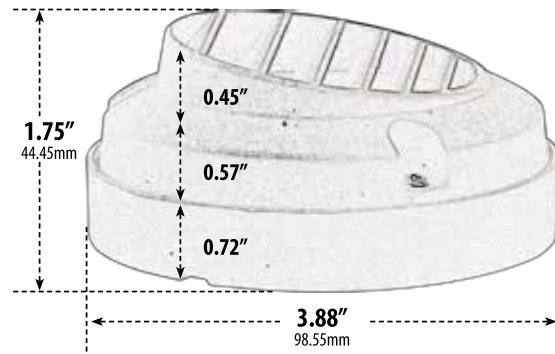

## SURFACE MOUNT LOUVER DOWN BRICK, STEP, WALL AND DECK LIGHT

- ▶ **Material:** Powder Coated Cast Aluminum
- ▶ **Lens:** Clear, Heat Resistant, Tempered Glass
- ▶ **Lamp:** JC Bi-Pin Base (20W Maximum) LED Available in 30K or 64K

Overall Dimensions:  
3.88"H x 3.88"W x 1.75"D

Weight: 0.60 lbs  
Approximate Wire Length: 15"  
Box Dimensions: 4.25"H x 4.25"W x 2.38"D  
Lamp Included

DABMAR LIGHTING INCORPORATED

320 Graves Ave . Oxnard, CA 93030 . 805.604.9090 . f: 805.604.9050 . www.dabmar.com  
4693 19th Street Ct E . Bradenton, FL 34203