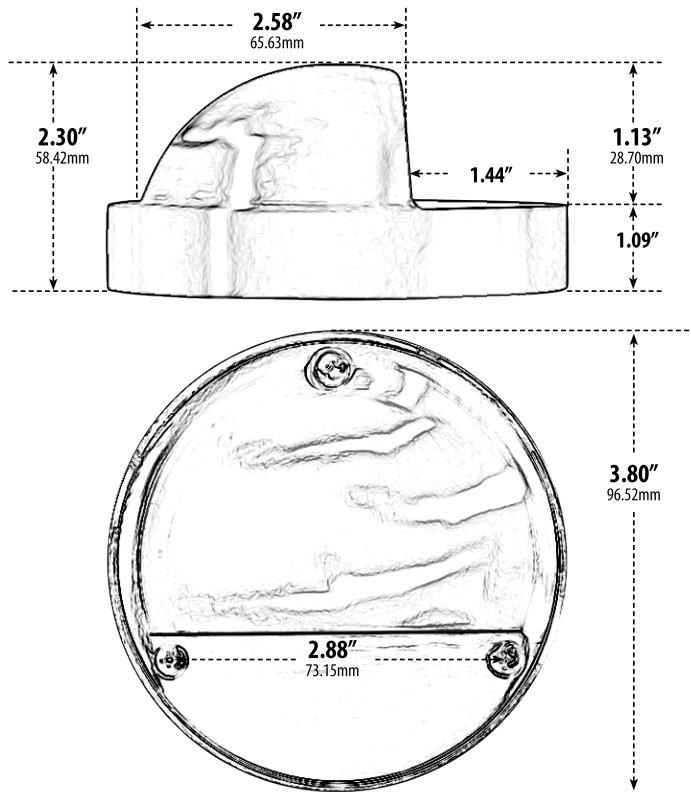

LV605

SURFACE MOUNT BRICK, STEP, WALL AND DECK LIGHT

- ▶ **Material:** Powder Coated Cast Aluminum
- ▶ **Lens:** Frosted, Heat Resistant, Tempered Glass
- ▶ **Lamp:** JC Bi-Pin Base (20W Maximum) LED Available in 30K or 64K

MODEL NUMBER	LAMP TYPE	ILLUMINANT TYPE	WATTS (W)	VOLTS (V)	LAMP(S) INCLUDED?
LV605	JC	HALOGEN	20	12	YES
LV-LED605	JC-LED	15 LEDs	2.5	12	YES
LV-LED605	JC-LED	48 LEDs	3.0	12	YES

- ▶ **Amber Lamp:** Silicone G4 Bi-Pin (Turtle Friendly)
- ▶ **Available Color:** Black, White, Bronze, Verde Green, Electroplated Stainless Steel
- ▶ **Connector Available:** P-CN01 (sold separately)
- ▶ **ETL Approved**

Overall Dimensions:
3.80"H x 3.80"W x 2.30"D

Weight: 0.40 lbs
Approximate Wire Length: 18"
Box Dimensions: 4.25"H x 4.25"W x 2.44"D
Lamp Included

DABMAR
LIGHTING

DABMAR LIGHTING INCORPORATED

320 Graves Ave . Oxnard, CA 93030 . 805.604.9090 . f: 805.604.9050 . www.dabmar.com
4693 19th Street Ct E . Bradenton, FL 34203