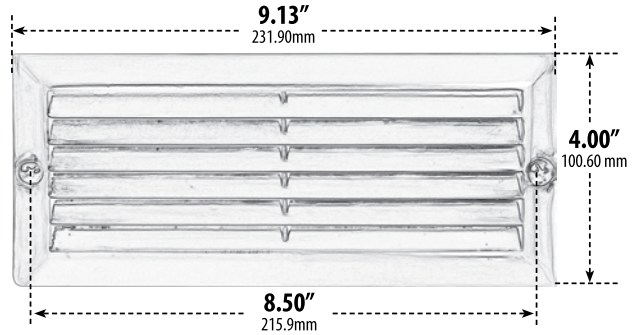

# LV600

## RECESSED LOUVERED DOWN BRICK, STEP AND WALL LIGHT

- ▶ **Material:** Powder Coated Cast Aluminum
- ▶ **Lens:** White, Heat Resistant, Tempered Glass
- ▶ **Lamp:** JC Bi-Pin Base (2 x 20W Maximum)

MODEL NUMBER	LAMP TYPE	ILLUMINANT TYPE	WATTS (W)	VOLTS (V)	LAMP(S) INCLUDED?
LV600	JC	HALOGEN	2 x 20	12	YES
LV-LED600	JC-LED	30 LEDs	2 x 2.5	12	YES
LV-LED600-AMB	JC-LED	48 LEDs	2 x 3.0	12	YES

- ▶ **Amber Lamp:** Silicone G4 Bi-Pin (Turtle Friendly)
- ▶ **Installation Type:** Recessed Wall Mount (Concrete)
- ▶ **Available Color:** Black, White, Bronze, Verde Green
- ▶ **Connector Available:** P-CN01 (sold separately)
- ▶ **Replacement Cover Plate:** P-CVR-LV600 (sold separately)
- ▶ **ETL Approved**

Overall Dimensions:  
4.00"H x 9.13"W x 3.25"D

Weight: 1.00 lbs  
Approximate Wire Length: 70"  
Box Dimensions: 3.63"H x 9.38"W x 4.25"D  
Lamp Included

DABMAR LIGHTING INCORPORATED

320 Graves Ave . Oxnard, CA 93030 . 805.604.9090 . f: 805.604.9050 . www.dabmar.com  
4693 19th Street Ct E . Bradenton, FL 34203