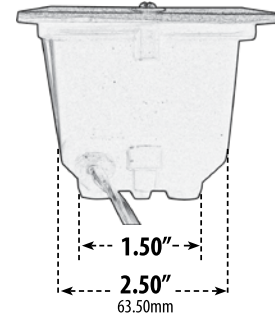

## RECESSED LOUVERED DOWN BRICK, STEP AND WALL LIGHT

- ▶ **Material:** Powder Coated Cast Aluminum
- ▶ **Lens:** White, Heat Resistant, Tempered Glass
- ▶ **Lamp:** JC Bi-Pin Base (2 x 20W Maximum)

MODEL NUMBER	LAMP TYPE	ILLUMINANT TYPE	WATTS (W)	VOLTS (V)	LAMP(S) INCLUDED?
LV600	JC	HALOGEN	2 x 20	12	YES
LV-LED600	JC-LED	30 LEDs	2 x 2.5	12	YES
LV-LED600-AMB	JC-LED	48 LEDs	2 x 3.0	12	YES

- ▶ **Amber Lamp:** Silicone G4 Bi-Pin (Turtle Friendly)
- ▶ **Installation Type:** Recessed Wall Mount (Concrete)
- ▶ **Available Color:** Black, White, Bronze, Verde Green
- ▶ **Connector Available:** P-CN01 (sold separately)
- ▶ **Replacement Cover Plate:** P-CVR-LV600 (sold separately)
- ▶ **ETL Approved**

Overall Dimensions:  
4.00"H x 9.13"W x 3.25"D

Weight: 1.00 lbs  
Approximate Wire Length: 70"  
Box Dimensions: 3.63"H x 9.38"W x 4.25"D  
Lamp Included

DABMAR LIGHTING INCORPORATED

320 Graves Ave . Oxnard, CA 93030 . 805.604.9090 . f: 805.604.9050 . www.dabmar.com  
4693 19th Street Ct E . Bradenton, FL 34203