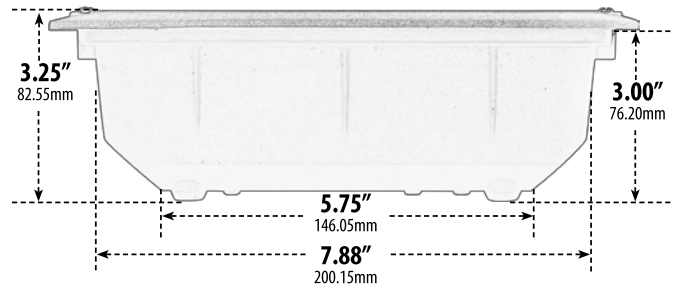

## RECESSED LOUVERED DOWN BRICK, STEP AND WALL LIGHT

- ▶ **Material:** Powder Coated Cast Aluminum
- ▶ **Lens:** White, Heat Resistant, Tempered Glass
- ▶ **Lamp:** JC Bi-Pin Base (2 x 20W Maximum)

MODEL NUMBER	LAMP TYPE	ILLUMINANT TYPE	WATTS (W)	VOLTS (V)	LAMP(S) INCLUDED?
LV600	JC	HALOGEN	2 x 20	12	YES
LV-LED600	JC-LED	30 LEDs	2 x 2.5	12	YES
LV-LED600-AMB	JC-LED	48 LEDs	2 x 3.0	12	YES

- ▶ **Amber Lamp:** Silicone G4 Bi-Pin (Turtle Friendly)
- ▶ **Installation Type:** Recessed Wall Mount (Concrete)
- ▶ **Available Color:** Black, White, Bronze, Verde Green
- ▶ **Connector Available:** P-CN01 (sold separately)
- ▶ **Replacement Cover Plate:** P-CVR-LV600 (sold separately)
- ▶ **ETL Approved**

Overall Dimensions:  
4.00"H x 9.13"W x 3.25"D

Weight: 1.00 lbs  
Approximate Wire Length: 70"  
Box Dimensions: 3.63"H x 9.38"W x 4.25"D  
Lamp Included

DABMAR LIGHTING INCORPORATED

320 Graves Ave . Oxnard, CA 93030 . 805.604.9090 . f: 805.604.9050 . www.dabmar.com  
4693 19th Street Ct E . Bradenton, FL 34203